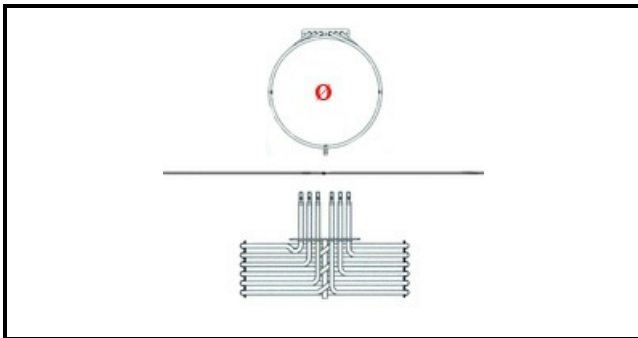

1101466

**HEATING ELEMENT 15000W**

Date: 27-02-2025

ORIGINAL  
**OSP**  
SPARE PARTS**Technical data**

|                     |  |
|---------------------|--|
| ELEMENTS            | ELEMENTI/ELEMENTS=3                    |
| SQUARE FLANGE       | RETTANGOLARE/SQUARE<br>FLANGE=140X25mm |
| DIAMETER mm         | Ø=405mm                                |
| KILOWATT KW         | KW=15                                  |
| WATT                | WATT=15000                             |
| THREE PHASE         | TRIFASE/THREEPHASE                     |
| NUMBER OF POLES     | POLI/POLES=6                           |
| NUMBER OF HOLES     | FORI/HOLES=2                           |
| DRY HEATING ELEMENT | SECCO/DRY                              |