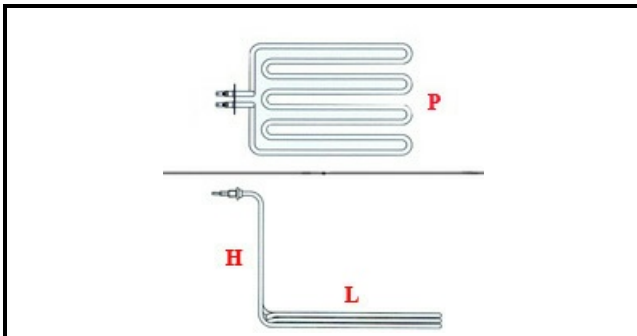

## Technical data

DEPTH MM	L=235mm
WIDTH MM	P=130mm
HEIGHT MM	H=207mm
ELEMENTS	ELEMENTI/ELEMENTS=3
KILOWATT KW	KW=8,25
WATT	WATT=8250
THREE PHASE	TRIFASE/THREEPHASE
NUMBER OF POLES	POLI/POLES=6
NUMBER OF HOLES	FORI/HOLES=2
IMMERSION HEATING ELEMENTS	IMMERSIONE/IMMERSION