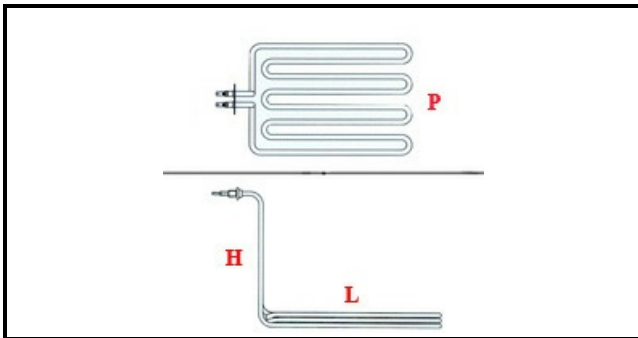

1101485

HEATING ELEMENT 8250W/230V 3F ME15

Date: 22-12-2024

ORIGINAL
OSP
SPARE PARTS**Technical data**

DEPTH MM	L=235mm
WIDTH MM	P=130mm
HEIGHT MM	H=207mm
ELEMENTS	ELEMENTI/ELEMENTS=3
KILOWATT KW	KW=8,25
WATT	WATT=8250
THREE PHASE	TRIFASE/THREEPHASE
NUMBER OF POLES	POLI/POLES=6
NUMBER OF HOLES	FORI/HOLES=2
IMMERSION HEATING ELEMENTS	IMMERSIONE/IMMERSION