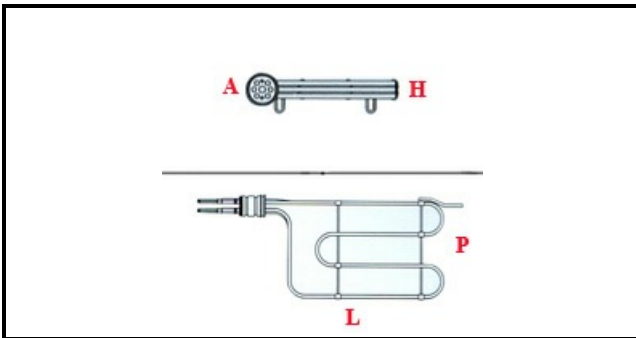

1101487

HEATING ELEMENT PASTA COOKER 5,67KW 380V SERIES 70

Date: 23-02-2025

ORIGINAL
OSP
SPARE PARTS

Technical data

DEPTH MM	L=290mm
WIDTH MM	P=220mm
HEIGHT MM	H=25mm
ELEMENTS	ELEMENTI/ELEMENTS=3
ROUND FLANGE	TONDA/ROUND FLANGE=40mm
DIAMETER mm	A=40mm
KILOWATT KW	KW=5,67
WATT	WATT=5670
THREE PHASE	TRIFASE/THREEPHASE
NUMBER OF POLES	POLI/POLES=6
IMMERSION HEATING ELEMENTS	IMMERSIONE/IMMERSION ELEMENTS