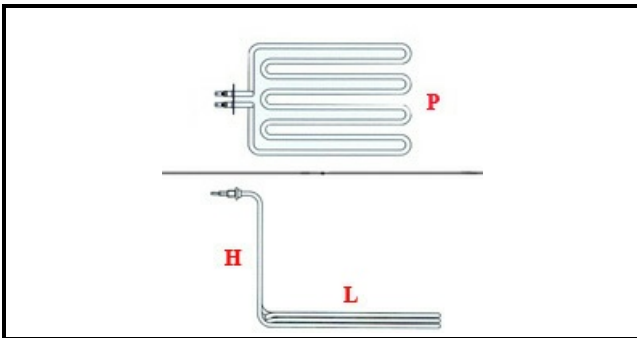

## Technical data

DEPTH MM	L=300mm
WIDTH MM	P=70mm
HEIGHT MM	H=240mm
ELEMENTS	ELEMENTI/ELEMENTS=1
KILOWATT KW	KW=3
WATT	WATT=3000
MONOPHASE	MONOFASE/MONOPHASE
GAS THREAD	1/4"
THREAD MA	M5
NUMBER OF POLES	POLI/POLES=2
IMMERSION HEATING ELEMENTS	IMMERSIONE/IMMERSION