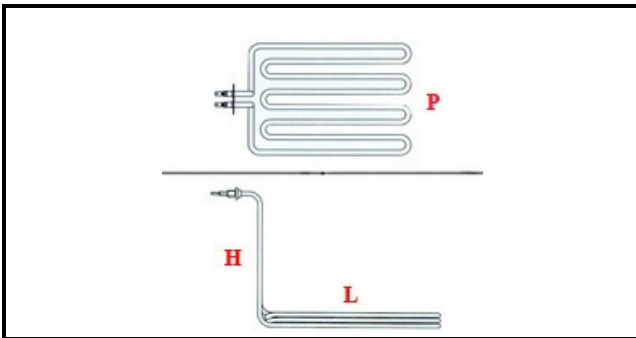

1101497

HEATING ELEMENT EF60BP 3KW230

Date: 15-11-2024

ORIGINAL
OSP
SPARE PARTS

Technical data

DEPTH MM	L=300mm
WIDTH MM	P=70mm
HEIGHT MM	H=240mm
ELEMENTS	ELEMENTI/ELEMENTS=1
KILOWATT KW	KW=3
WATT	WATT=3000
MONOPHASE	MONOFASE/MONOPHASE
GAS THREAD	1/4"
THREAD MA	M5
NUMBER OF POLES	POLI/POLES=2
IMMERSION HEATING ELEMENTS	IMMERSIONE/IMMERSION