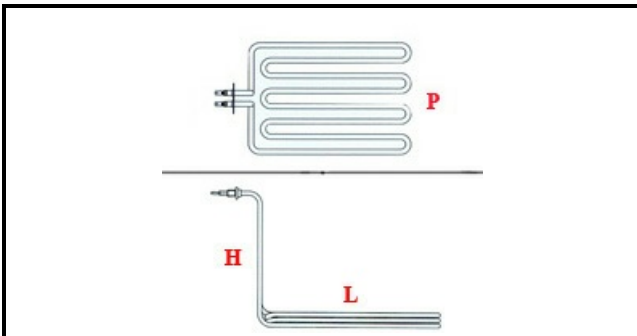

1101497

HEATING ELEMENT EF60BP 3KW230

Date: 07-04-2025

ORIGINAL
OSP
SPARE PARTS

Technical data

DEPTH MM	L=300mm
WIDTH MM	P=70mm
HEIGHT MM	H=240mm
ELEMENTS	ELEMENTI/ELEMENTS=1
KILOWATT KW	KW=3
WATT	WATT=3000
MONOPHASE	MONOFASE/MONOPHASE
GAS THREAD	1/4"
THREAD MA	M5
NUMBER OF POLES	POLI/POLES=2
IMMERSION HEATING ELEMENTS	IMMERSIONE/IMMERSION ELEMENTS