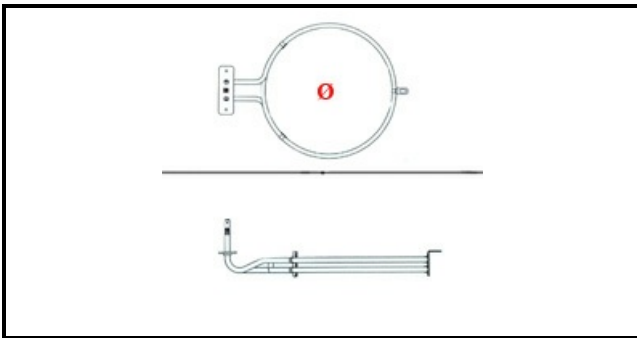

# OVEN HEATING ELEMENT 3300W

Date: 07-04-2025

ORIGINAL  
**OSP**  
SPARE PARTS

## Technical data

DEPTH MM	L=270mm
ELEMENTS	ELEMENTI/ELEMENTS=1
SQUARE FLANGE	RETTANGOLARE/SQUARE FLANGE=70X22mm
EXTERNAL DIAMETER mm	Ø=235mm
KILOWATT KW	KW=3,3
WATT	WATT=3300
MONOPHASE	MONOFASE/MONOPHASE
NUMBER OF POLES	POLI/POLES=2
NUMBER OF HOLES	FORI/HOLES=2
DRY HEATING ELEMENT	SECCO/DRY
INTERNAL DIAMETER mm	Ø=225mm