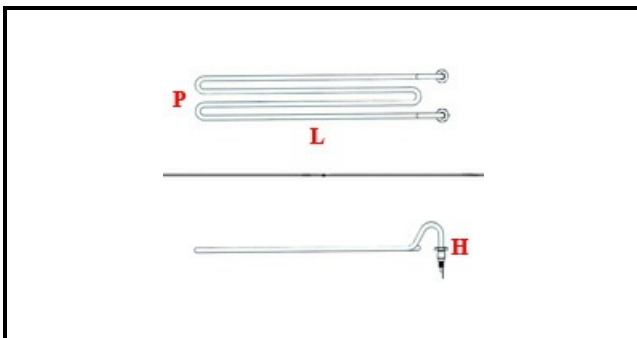

1101568

**BAIN-MARIE HEATING ELEMENT GICO 2700W**

Date: 27-01-2025

ORIGINAL  
**OSP**  
SPARE PARTS**Technical data**

DEPTH MM	L=400mm
WIDTH MM	P=295mm
ELEMENTS	ELEMENTI/ELEMENTS=3
KILOWATT KW	KW=2,7
WATT	WATT=2700
THREE PHASE	TRIFASE/THREEPHASE
NUMBER OF POLES	POLI/POLES=6
DRY HEATING ELEMENT	SECCO/DRY