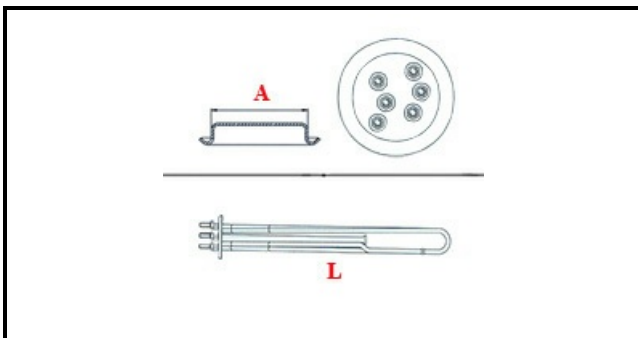

1101596

HEATING ELEMENT FOR PASTA COOKER MODULAR 3800W 230V

Date: 27-02-2025

ORIGINAL
OSP
SPARE PARTS**Technical data**

DEPTH MM	L=250mm
ELEMENTS	ELEMENTI/ELEMENTS=3
ROUND FLANGE	TONDA/ROUND FLANGE=57mm
DIAMETER mm	A=57mm
KILOWATT KW	KW=3,8
WATT	WATT=3800
THREE PHASE	TRIFASE/THREEPHASE
NUMBER OF POLES	POLI/POLES=6
GASKET	2101033
IMMERSION HEATING ELEMENTS	IMMERSIONE/IMMERSION ELEMENTS