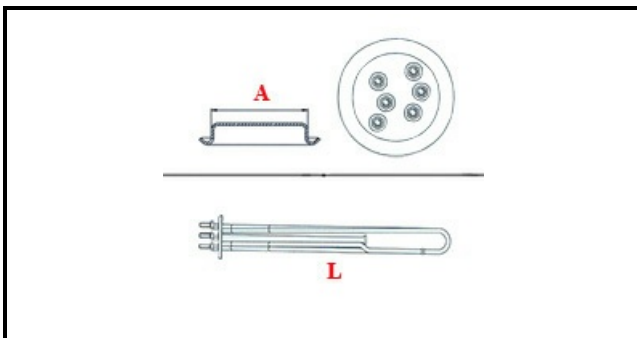

1101596

HEATING ELEMENT FOR PASTA COOKER MODULAR 3800W 230V

Date: 27-01-2025

ORIGINAL
OSP
SPARE PARTS**Technical data**

DEPTH MM	L=250mm
ELEMENTS	ELEMENTI/ELEMENTS=3
ROUND FLANGE	TONDA/ROUND FLANGE=57mm
DIAMETER mm	A=57mm
KILOWATT KW	KW=3,8
WATT	WATT=3800
THREE PHASE	TRIFASE/THREEPHASE
NUMBER OF POLES	POLI/POLES=6
GASKET	2101033
IMMERSION HEATING ELEMENTS	IMMERSIONE/IMMERSION ELEMENTS