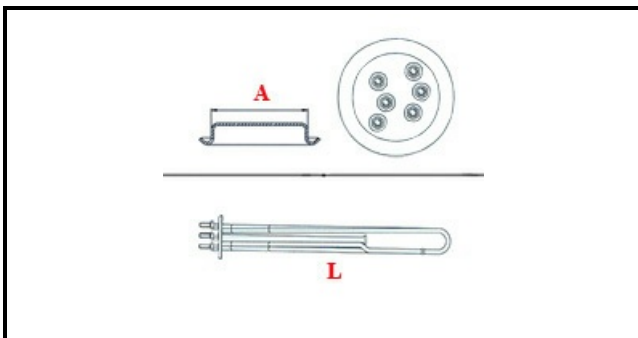

## Technical data

DEPTH MM	L=250mm
ELEMENTS	ELEMENTI/ELEMENTS=3
ROUND FLANGE	TONDA/ROUND FLANGE=57mm
DIAMETER mm	A=57mm
KILOWATT KW	KW=3,8
WATT	WATT=3800
THREE PHASE	TRIFASE/THREEPHASE
NUMBER OF POLES	POLI/POLES=6
GASKET	2101033
IMMERSION HEATING ELEMENTS	IMMERSIONE/IMMERSION ELEMENTS