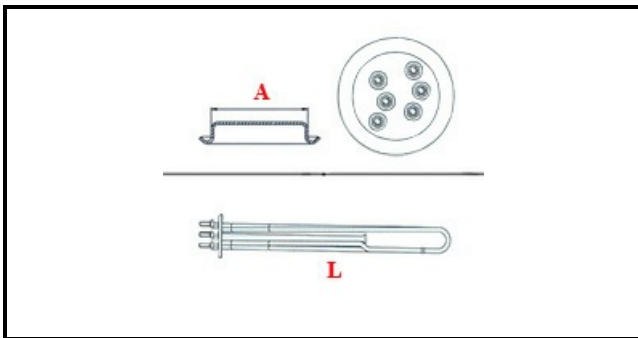

1101596

HEATING ELEMENT FOR PASTA COOKER MODULAR 3800W 230V

Date: 12-04-2025

ORIGINAL
OSP
SPARE PARTS

Technical data

| | |
|-------------------------------|----------------------------|
| DEPTH MM | L=250mm |
| ELEMENTS | ELEMENTI/ELEMENTS=3 |
| ROUND FLANGE | TONDA/ROUND FLANGE=57mm |
| DIAMETER mm | A=57mm |
| KILOWATT KW | KW=3,8 |
| WATT | WATT=3800 |
| THREE PHASE | TRIFASE/THREEPHASE |
| NUMBER OF POLES | POLI/POLES=6 |
| GASKET | 2101033 |
| IMMERSION HEATING ELEMENTS | IMMERSIONE/IMMERSION |