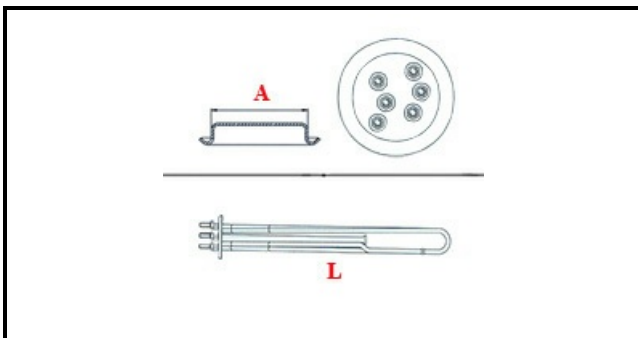

1101596

HEATING ELEMENT FOR PASTA COOKER MODULAR 3800W 230V

Date: 15-11-2024

ORIGINAL
OSP
SPARE PARTS**Technical data**

DEPTH MM	L=250mm
ELEMENTS	ELEMENTI/ELEMENTS=3
ROUND FLANGE	TONDA/ROUND FLANGE=57mm
DIAMETER mm	A=57mm
KILOWATT KW	KW=3,8
WATT	WATT=3800
THREE PHASE	TRIFASE/THREEPHASE
NUMBER OF POLES	POLI/POLES=6
GASKET	2101033
IMMERSION HEATING ELEMENTS	IMMERSIONE/IMMERSION ELEMENTS