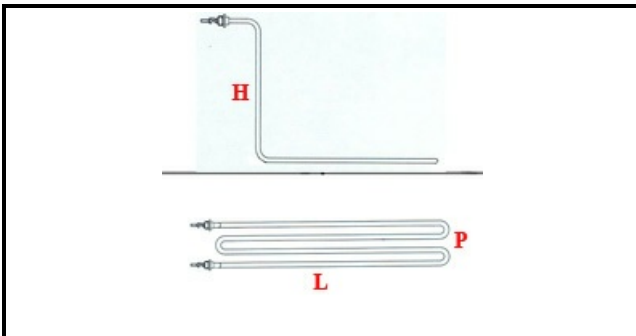

1101602

HEATING ELEMENT 3000W

Date: 15-11-2024

ORIGINAL
OSP
SPARE PARTS

Technical data

| | |
|----------------------------|----------------------|
| DEPTH MM | L=230mm |
| WIDTH MM | P=190mm |
| HEIGHT MM | H=220mm |
| ELEMENTS | ELEMENTI/ELEMENTS=1 |
| KILOWATT KW | KW=3 |
| WATT | WATT=3000 |
| MONOPHASE | MONOFASE/MONOPHASE |
| NUMBER OF POLES | POLI/POLES=2 |
| IMMERSION HEATING ELEMENTS | IMMERSIONE/IMMERSION |