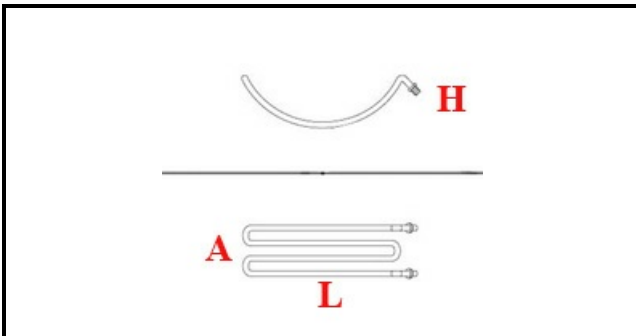

1101618

HEATING ELEMENT FOR KEBAB 1500W 230V

Date: 22-12-2024

Technical data

DEPTH MM	L=265mm
WIDTH MM	A=93mm
HEIGHT MM	H=80mm
ELEMENTS	ELEMENTI/ELEMENTS=1
KILOWATT KW	KW=1,5
WATT	WATT=1500
MONOPHASE	MONOFASE/MONOPHASE
NUMBER OF POLES	POLI/POLES=2
DRY HEATING ELEMENT	SECCO/DRY