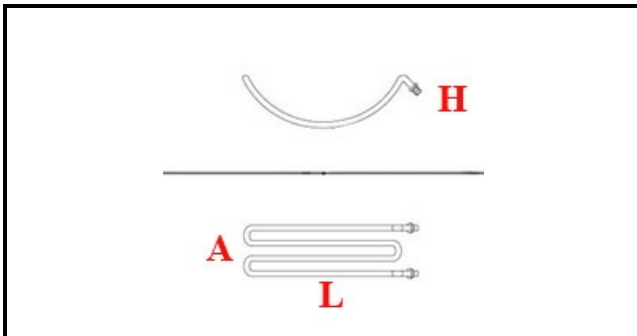

1101618

HEATING ELEMENT FOR KEBAB 1500W 230V

Date: 27-01-2025

Technical data

DEPTH MM	L=265mm
WIDTH MM	A=93mm
HEIGHT MM	H=80mm
ELEMENTS	ELEMENTI/ELEMENTS=1
KILOWATT KW	KW=1,5
WATT	WATT=1500
MONOPHASE	MONOFASE/MONOPHASE
NUMBER OF POLES	POLI/POLES=2
DRY HEATING ELEMENT	SECCO/DRY