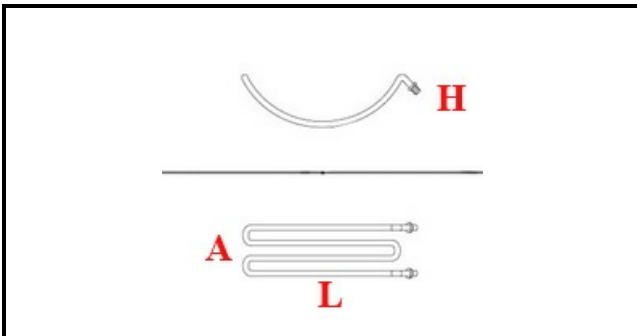

1101618

HEATING ELEMENT FOR KEBAB 1500W 230V

Date: 12-04-2025

Technical data

DEPTH MM	L=265mm
WIDTH MM	A=93mm
HEIGHT MM	H=80mm
ELEMENTS	ELEMENTI/ELEMENTS=1
KILOWATT KW	KW=1,5
WATT	WATT=1500
MONOPHASE	MONOFASE/MONOPHASE
NUMBER OF POLES	POLI/POLES=2
DRY HEATING ELEMENT	SECCO/DRY