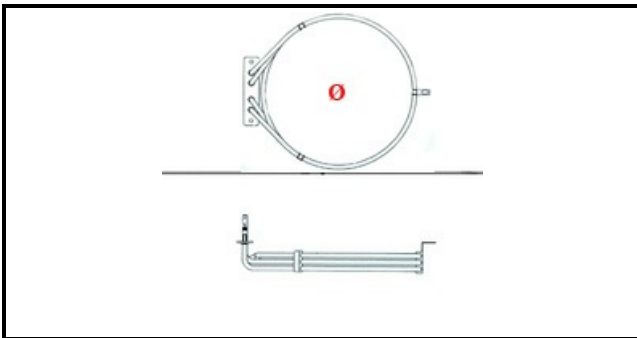

1101624

**OVEN HEATING ELEMENT 2000W X 2 230V**

Date: 27-02-2025

ORIGINAL  
**OSP**  
SPARE PARTS**Technical data**

DEPTH MM	L=240mm
ELEMENTS	ELEMENTI/ELEMENTS=2
SQUARE FLANGE	RETTANGOLARE/SQUARE FLANGE=100X22mm
EXTERNAL DIAMETER mm	Ø=200mm
KILOWATT KW	KW=4
WATT	WATT=4000
MONOPHASE	MONOFASE/MONOPHASE
NUMBER OF POLES	POLI/POLES=4
DRY HEATING ELEMENT	SECCO/DRY
INTERNAL DIAMETER mm	Ø=185mm