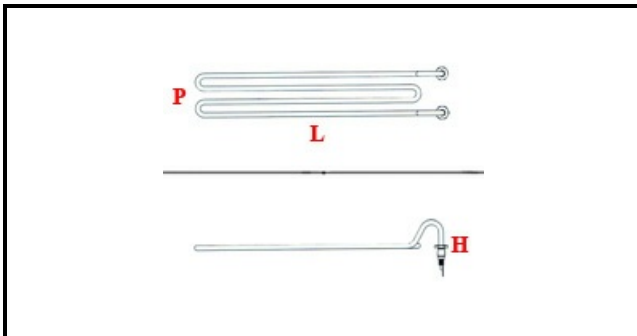

1101641

HEATING ELEMENT 1,35KW 240

Date: 07-04-2025

ORIGINAL
OSP
SPARE PARTS

Technical data

DEPTH MM	L=450mm
WIDTH MM	P=75mm
HEIGHT MM	H=80mm
ELEMENTS	ELEMENTI/ELEMENTS=1
KILOWATT KW	KW=1,35
WATT	WATT=1350
MONOPHASE	MONOFASE/MONOPHASE
NUMBER OF POLES	POLI/POLES=2
DRY HEATING ELEMENT	SECCO/DRY