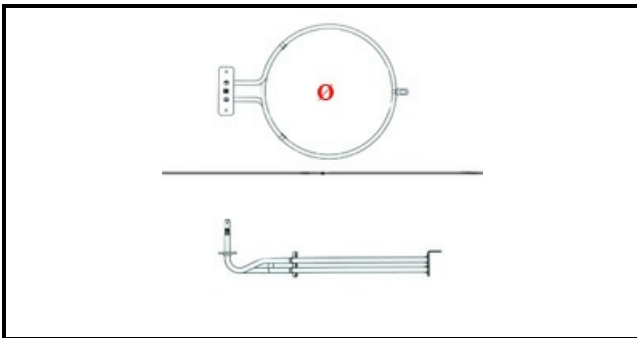

1101658

OVEN HEATING ELEMENT 3000W 230V

Date: 22-12-2024

**ORIGINAL
OSP
SPARE PARTS**

Technical data

DEPTH MM	L=245mm
ELEMENTS	ELEMENTI/ELEMENTS=1
SQUARE FLANGE	RETTANGOLARE/SQUARE FLANGE=70X22mm
EXTERNAL DIAMETER mm	Ø=190mm
KILOWATT KW	KW=3
WATT	WATT=3000
MONOPHASE	MONOFASE/MONOPHASE
NUMBER OF POLES	POLI/POLES=2
NUMBER OF HOLES	FORI/HOLES=2
DRY HEATING ELEMENT	SECCO/DRY
INTERNAL DIAMETER mm	Ø=179mm