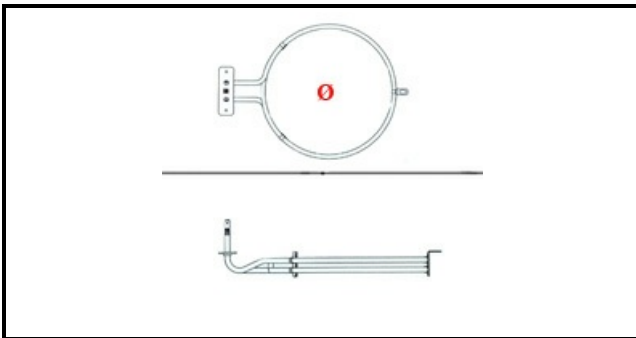

# OVEN HEATING ELEMENT 3000W 230V

Date: 15-11-2024

ORIGINAL  
**OSP**  
SPARE PARTS

## Technical data

DEPTH MM	L=245mm
ELEMENTS	ELEMENTI/ELEMENTS=1
SQUARE FLANGE	RETTANGOLARE/SQUARE FLANGE=70X22mm
EXTERNAL DIAMETER mm	Ø=190mm
KILOWATT KW	KW=3
WATT	WATT=3000
MONOPHASE	MONOFASE/MONOPHASE
NUMBER OF POLES	POLI/POLES=2
NUMBER OF HOLES	FORI/HOLES=2
DRY HEATING ELEMENT	SECCO/DRY
INTERNAL DIAMETER mm	Ø=179mm