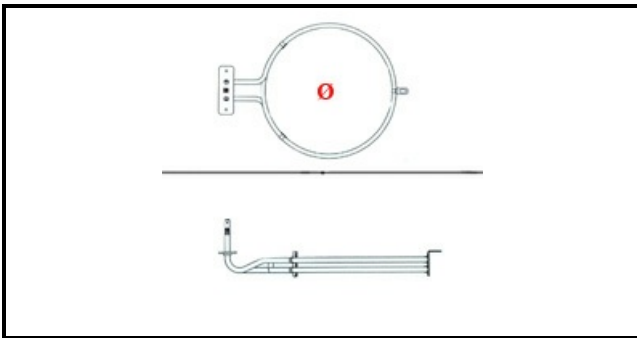

1101658

OVEN HEATING ELEMENT 3000W 230V

Date: 07-04-2025

ORIGINAL
OSP
SPARE PARTS

Technical data

DEPTH MM	L=245mm
ELEMENTS	ELEMENTI/ELEMENTS=1
SQUARE FLANGE	RETTANGOLARE/SQUARE FLANGE=70X22mm
EXTERNAL DIAMETER mm	Ø=190mm
KILOWATT KW	KW=3
WATT	WATT=3000
MONOPHASE	MONOFASE/MONOPHASE
NUMBER OF POLES	POLI/POLES=2
NUMBER OF HOLES	FORI/HOLES=2
DRY HEATING ELEMENT	SECCO/DRY
INTERNAL DIAMETER mm	Ø=179mm