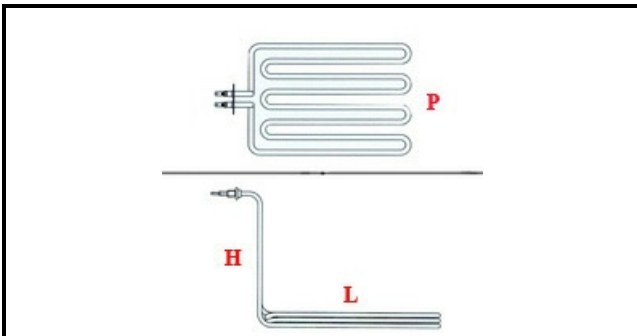

1101664

HEATING ELEMENT EF25S-12KW 1GOL6V632001

Date: 27-02-2025

ORIGINAL
OSP
SPARE PARTS

Technical data

DEPTH MM	L=400mm
WIDTH MM	P=225mm
HEIGHT MM	H=230mm
ELEMENTS	ELEMENTI/ELEMENTS=3
KILOWATT KW	KW=12
WATT	WATT=12000
THREE PHASE	TRIFASE/THREEPHASE
NUMBER OF POLES	POLI/POLES=6
IMMERSION HEATING ELEMENTS	IMMERSIONE/IMMERSION