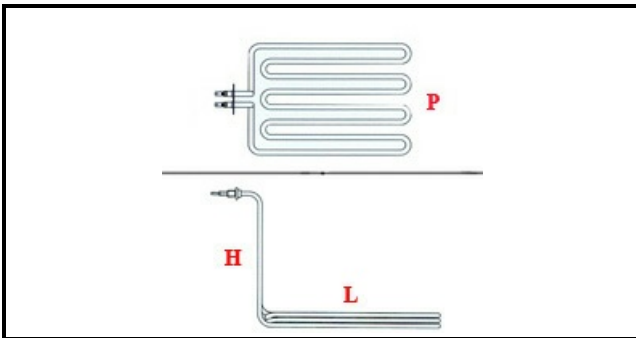

1101664

HEATING ELEMENT EF25S-12KW 1GOL6V632001

Date: 26-12-2024

ORIGINAL
OSP
SPARE PARTS**Technical data**

DEPTH MM	L=400mm
WIDTH MM	P=225mm
HEIGHT MM	H=230mm
ELEMENTS	ELEMENTI/ELEMENTS=3
KILOWATT KW	KW=12
WATT	WATT=12000
THREE PHASE	TRIFASE/THREEPHASE
NUMBER OF POLES	POLI/POLES=6
IMMERSION HEATING ELEMENTS	IMMERSIONE/IMMERSION