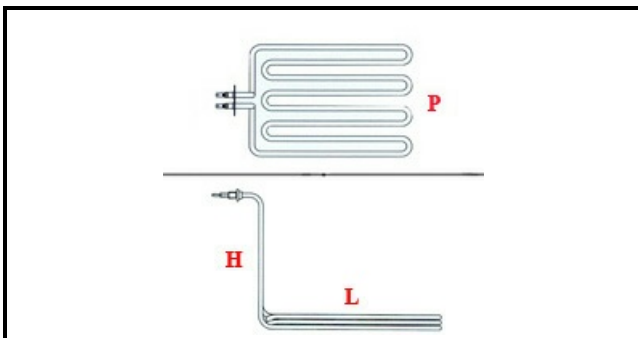

1101664

HEATING ELEMENT EF25S-12KW 1GOL6V632001

Date: 07-04-2025

ORIGINAL
OSP
SPARE PARTS

Technical data

DEPTH MM	L=400mm
WIDTH MM	P=225mm
HEIGHT MM	H=230mm
ELEMENTS	ELEMENTI/ELEMENTS=3
KILOWATT KW	KW=12
WATT	WATT=12000
THREE PHASE	TRIFASE/THREEPHASE
NUMBER OF POLES	POLI/POLES=6
IMMERSION HEATING ELEMENTS	IMMERSIONE/IMMERSION