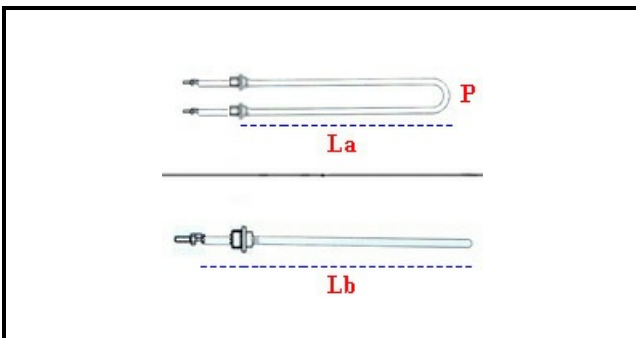

1101671

HEATING ELEMENT W.720 V.400 22M/H+66 M.

Date: 15-11-2024

ORIGINAL
OSP
SPARE PARTS**Technical data**

DEPTH MM	Lb=660mm-La=578mm
WIDTH MM	P=118mm
ELEMENTS	ELEMENTI/ELEMENTS=1
DIAMETER mm	Ø=16mm
KILOWATT KW	KW=0,72
WATT	WATT=720
THREE PHASE	TRIFASE/THREEPHASE
NUMBER OF POLES	POLI/POLES=2
DRY HEATING ELEMENT	SECCO/DRY