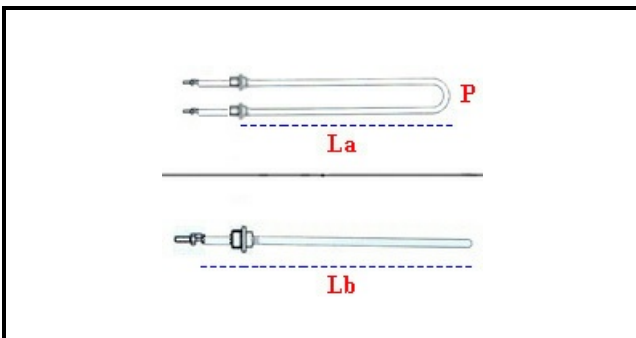

1101671

HEATING ELEMENT W.720 V.400 22M/H+66 M.

Date: 27-02-2025

ORIGINAL
OSP
SPARE PARTS**Technical data**

DEPTH MM	Lb=660mm-La=578mm
WIDTH MM	P=118mm
ELEMENTS	ELEMENTI/ELEMENTS=1
DIAMETER mm	Ø=16mm
KILOWATT KW	KW=0,72
WATT	WATT=720
THREE PHASE	TRIFASE/THREEPHASE
NUMBER OF POLES	POLI/POLES=2
DRY HEATING ELEMENT	SECCO/DRY