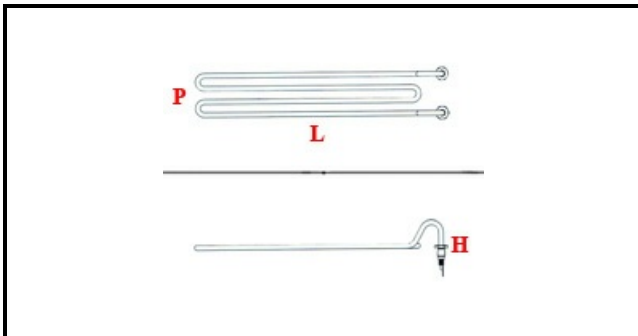

1101690

HEATING ELEMENT 2020W 230V

Date: 09-04-2025

ORIGINAL
OSP
SPARE PARTS

Technical data

DEPTH MM	L=550mm
WIDTH MM	P=100mm
HEIGHT MM	H=60mm
ELEMENTS	ELEMENTI/ELEMENTS=1
KILOWATT KW	KW=2,02
WATT	WATT=2020
MONOPHASE	MONOFASE/MONOPHASE
NUMBER OF POLES	POLI/POLES=2
DRY HEATING ELEMENT	SECCO/DRY