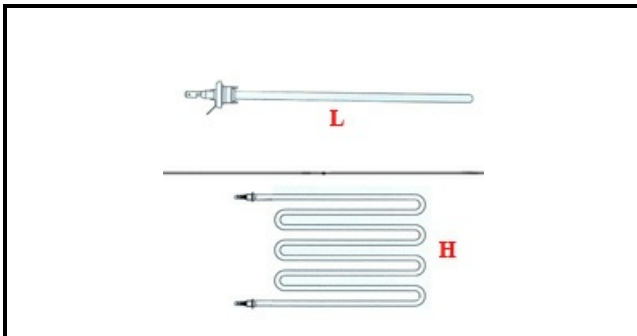

1101700

HEATING ELEMENT 1150W 230V CIELO TL105 TN

Date: 22-01-2025

ORIGINAL
OSP
SPARE PARTS**Technical data**

| | |
|---------------------|---------------------|
| DEPTH MM | L=615mm |
| WIDTH MM | P=230mm |
| ELEMENTS | ELEMENTI/ELEMENTS=1 |
| DIAMETER mm | Ø=11mm |
| KILOWATT KW | KW=1,15 |
| WATT | WATT=1150 |
| MONOPHASE | MONOFASE/MONOPHASE |
| NUMBER OF POLES | POLI/POLES=2 |
| DRY HEATING ELEMENT | SECCO/DRY |