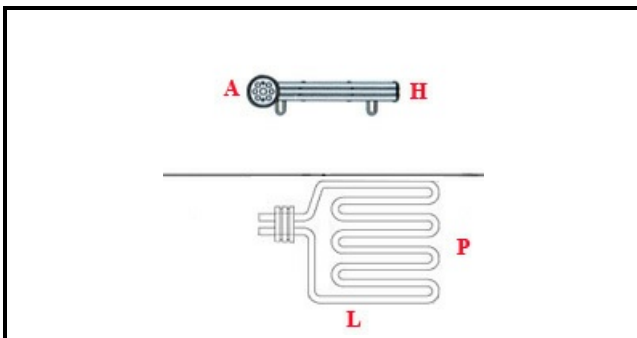

1101714

**HEATING ELEMENT 19500 W 230/400V**

Date: 22-01-2025

ORIGINAL  
**OSP**  
SPARE PARTS**Technical data**

|                               |                            |
|-------------------------------|----------------------------|
| DEPTH MM                      | L=495mm                    |
| WIDTH MM                      | P=195mm                    |
| ELEMENTS                      | ELEMENTI/ELEMENTS=3        |
| ROUND FLANGE                  | TONDA/ROUND<br>FLANGE=60mm |
| DIAMETER mm                   | A=60mm                     |
| KILOWATT KW                   | KW=19,5                    |
| WATT                          | WATT=19500                 |
| THREE PHASE                   | TRIFASE/THREEPHASE         |
| NUMBER OF POLES               | POLI/POLES=6               |
| IMMERSION HEATING<br>ELEMENTS | IMMERSIONE/IMMERSION       |

**Manufacturer code**

LOTUS SPA