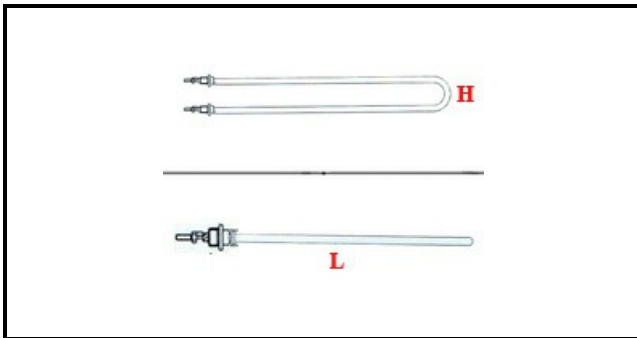

## Technical data

DEPTH MM	L=580mm
WIDTH MM	P=115mm
ELEMENTS	ELEMENTI/ELEMENTS=1
DIAMETER mm	Ø=12mm
KILOWATT KW	KW=0,6
WATT	WATT=600
THREE PHASE	TRIFASE/THREEPHASE
NUMBER OF POLES	POLI/POLES=2
DRY HEATING ELEMENT	SECCO/DRY