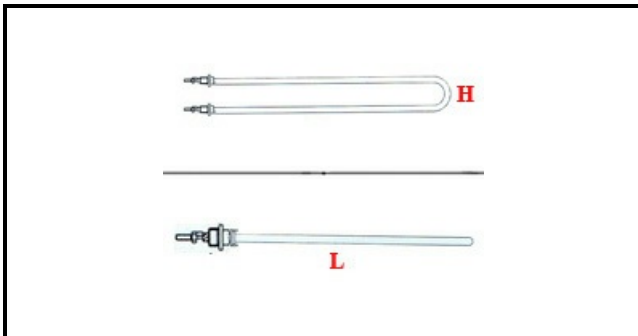

1101775

**HEATING ELEMENT PLATEA W600 V.400 MF4-8**

Date: 23-02-2025

ORIGINAL  
**OSP**  
SPARE PARTS**Technical data**

DEPTH MM	L=580mm
WIDTH MM	P=115mm
ELEMENTS	ELEMENTI/ELEMENTS=1
DIAMETER mm	Ø=12mm
KILOWATT KW	KW=0,6
WATT	WATT=600
THREE PHASE	TRIFASE/THREEPHASE
NUMBER OF POLES	POLI/POLES=2
DRY HEATING ELEMENT	SECCO/DRY