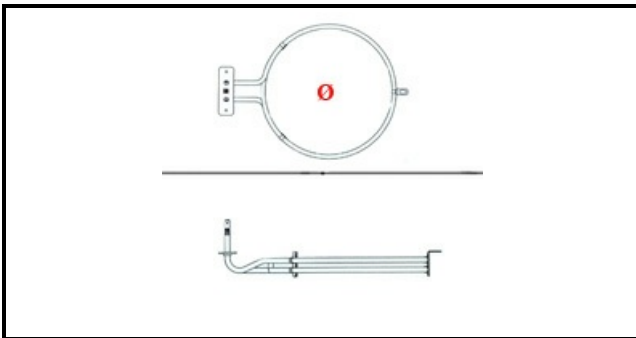

1101794

**OVEN HEATING ELEMENT 900W 230V**

Date: 23-02-2025

ORIGINAL  
**OSP**  
SPARE PARTS**Technical data**

DEPTH MM	L=260mm
HEIGHT MM	H=115mm
DIAMETER mm	Ø=11mm
KILOWATT KW	KW=0,9
WATT	WATT=900
MONOPHASE	MONOFASE/MONOPHASE
NUMBER OF POLES	POLI/POLES=2
DRY HEATING ELEMENT	SECCO/DRY
EXTERNAL DIAMETER mm	Ø=200mm