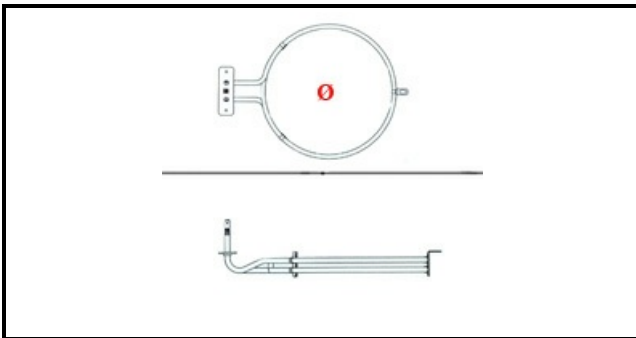

1101794

**OVEN HEATING ELEMENT 900W 230V**

Date: 01-11-2024

ORIGINAL  
**OSP**  
SPARE PARTS**Technical data**

DEPTH MM	L=260mm
HEIGHT MM	H=115mm
DIAMETER mm	Ø=11mm
KILOWATT KW	KW=0,9
WATT	WATT=900
MONOPHASE	MONOFASE/MONOPHASE
NUMBER OF POLES	POLI/POLES=2
DRY HEATING ELEMENT	SECCO/DRY
EXTERNAL DIAMETER mm	Ø=200mm