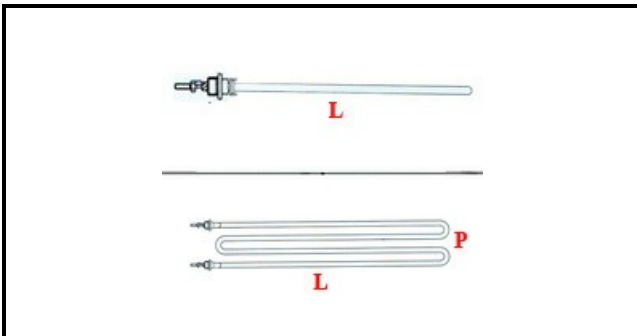

1101850

**BAIN-MARIE HEATING ELEMENT SELF SERVICE 1300W 230V**

Date: 23-02-2025

ORIGINAL  
**OSP**  
SPARE PARTS**Technical data**

DEPTH MM	L=365mm
WIDTH MM	P=90mm
ELEMENTS	ELEMENTI/ELEMENTS=1
INTERAX mm	INTERASSE/INTERAX=36mm
DIAMETER mm	Ø=10mm
KILOWATT KW	KW=1,3
WATT	WATT=1300
MONOPHASE	MONOFASE/MONOPHASE
THREAD MA	M10X1
NUMBER OF POLES	POLI/POLES=2
DRY HEATING ELEMENT	SECCO/DRY