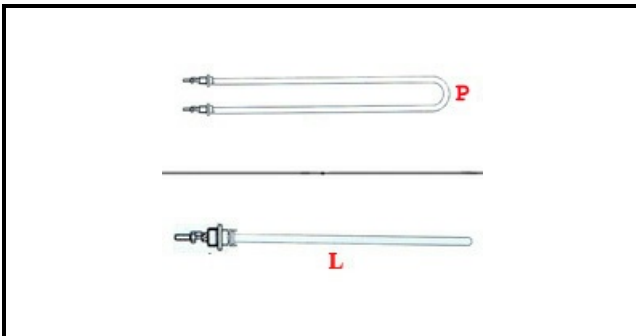

1101861

HEATING ELEMENT 1500W/230V FOR PASTA-COOKING

Date: 15-11-2024

**ORIGINAL
OSP
SPARE PARTS**

Technical data

DEPTH MM	L=300mm
WIDTH MM	P=51mm
ELEMENTS	ELEMENTI/ELEMENTS=1
DIAMETER mm	Ø=14mm
KILOWATT KW	KW=1,5
WATT	WATT=1500
MONOPHASE	MONOFASE/MONOPHASE
NUMBER OF POLES	POLI/POLES=2
IMMERSION HEATING ELEMENTS	IMMERSIONE/IMMERSION