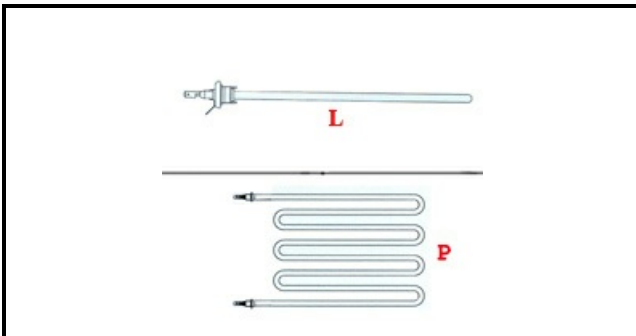

1101865

HEATING ELEMENT 3000W 230V - CPE

Date: 23-01-2025

ORIGINAL
OSP
SPARE PARTS**Technical data**

| | |
|----------------------------|----------------------|
| DEPTH MM | L=302mm |
| WIDTH MM | P=155mm |
| ELEMENTS | ELEMENTI/ELEMENTS=1 |
| DIAMETER mm | Ø=10mm |
| KILOWATT KW | KW=3 |
| WATT | WATT=3000 |
| MONOPHASE | MONOFASE/MONOPHASE |
| NUMBER OF POLES | POLI/POLES=2 |
| IMMERSION HEATING ELEMENTS | IMMERSIONE/IMMERSION |