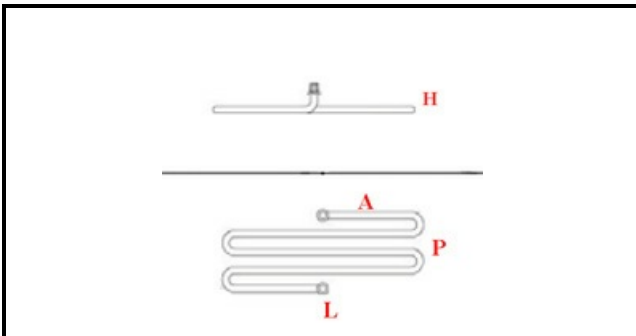

1101919

HEATING ELEMENT 1000W 230V

Date: 30-01-2025

ORIGINAL
OSP
SPARE PARTS**Technical data**

DEPTH MM	LTOT=295mm
WIDTH MM	P=83mm
HEIGHT MM	H=25mm
ELEMENTS	ELEMENTI/ELEMENTS=1
KILOWATT KW	KW=1
WATT	WATT=1000
MONOPHASE	MONOFASE/MONOPHASE
THREAD MA	M14X1
NUMBER OF POLES	POLI/POLES=2
DRY HEATING ELEMENT	SECCO/DRY
IMMERSION HEATING ELEMENTS	IMMERSIONE/IMMERSION
DEPTH MM	A=150mm
DEPTH MM	L=145mm