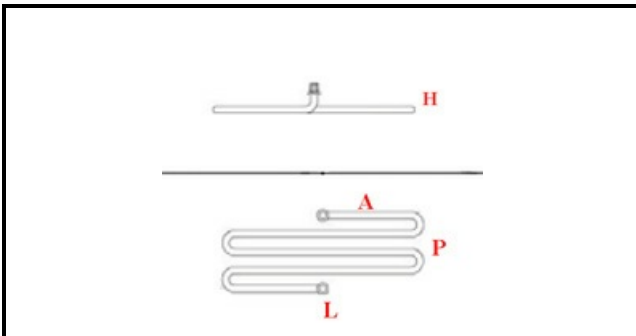

1101919

**HEATING ELEMENT 1000W 230V**

Date: 15-11-2024

ORIGINAL  
**OSP**  
SPARE PARTS**Technical data**

DEPTH MM	LTOT=295mm
WIDTH MM	P=83mm
HEIGHT MM	H=25mm
ELEMENTS	ELEMENTI/ELEMENTS=1
KILOWATT KW	KW=1
WATT	WATT=1000
MONOPHASE	MONOFASE/MONOPHASE
THREAD MA	M14X1
NUMBER OF POLES	POLI/POLES=2
DRY HEATING ELEMENT	SECCO/DRY
IMMERSION HEATING ELEMENTS	IMMERSIONE/IMMERSION
DEPTH MM	A=150mm
DEPTH MM	L=145mm