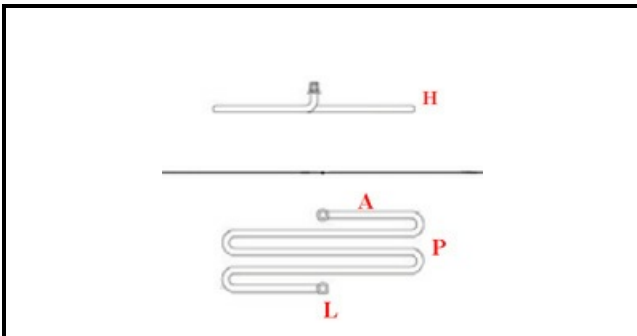

1101919

HEATING ELEMENT 1000W 230V

Date: 08-04-2025

ORIGINAL
OSP
SPARE PARTS

Technical data

DEPTH MM	LTOT=295mm
WIDTH MM	P=83mm
HEIGHT MM	H=25mm
ELEMENTS	ELEMENTI/ELEMENTS=1
KILOWATT KW	KW=1
WATT	WATT=1000
MONOPHASE	MONOFASE/MONOPHASE
THREAD MA	M14X1
NUMBER OF POLES	POLI/POLES=2
DRY HEATING ELEMENT	SECCO/DRY
IMMERSION HEATING ELEMENTS	IMMERSIONE/IMMERSION
DEPTH MM	A=150mm
DEPTH MM	L=145mm