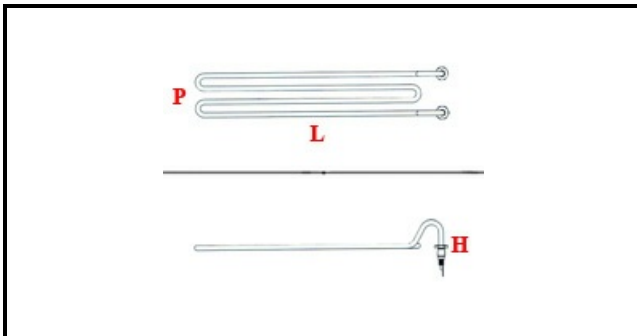

# Bain-marie HEATING ELEMENT 2000W 230V

Date: 08-04-2025

ORIGINAL  
**OSP**  
SPARE PARTS

## Technical data

DEPTH MM	L=650mm
WIDTH MM	P=370mm
HEIGHT MM	H=25mm
ELEMENTS	ELEMENTI/ELEMENTS=1
KILOWATT KW	KW=2
WATT	WATT=2000
MONOPHASE	MONOFASE/MONOPHASE
NUMBER OF POLES	POLI/POLES=2
DRY HEATING ELEMENT	SECCO/DRY