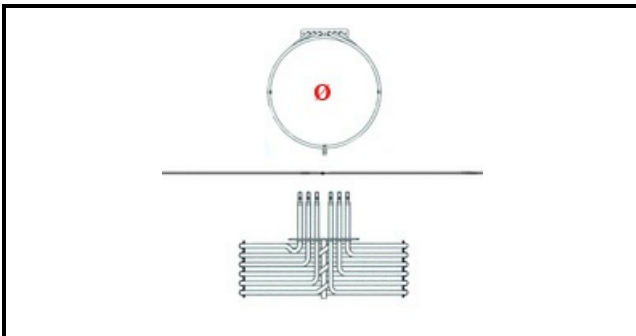

1101963

**HEATING ELEMENT 9000W-220V COD.1GIK3C335003**

Date: 23-12-2024

ORIGINAL  
**OSP**  
SPARE PARTS**Technical data**

HEIGHT MM	H=83mm
ELEMENTS	ELEMENTI/ELEMENTS=3
SQUARE FLANGE	RETTANGOLARE/SQUARE FLANGE=143X25mm
DIAMETER mm	Ø=335mm
KILOWATT KW	KW=9
WATT	WATT=9000
THREE PHASE	TRIFASE/THREEPHASE
NUMBER OF POLES	POLI/POLES=6
NUMBER OF HOLES	FORI/HOLES=3
DRY HEATING ELEMENT	SECCO/DRY