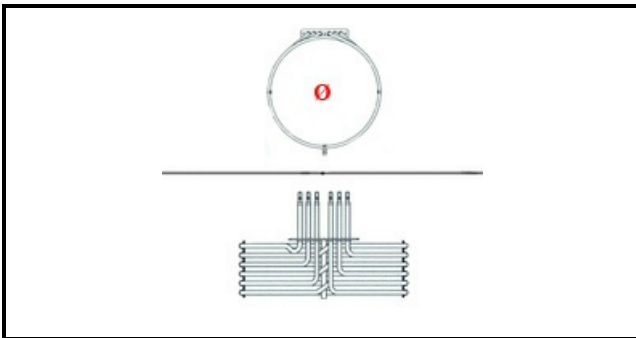

1101963

HEATING ELEMENT 9000W-220V COD.1GIK3C335003

Date: 23-02-2025

ORIGINAL
OSP
SPARE PARTS**Technical data**

HEIGHT MM	H=83mm
ELEMENTS	ELEMENTI/ELEMENTS=3
SQUARE FLANGE	RETTANGOLARE/SQUARE FLANGE=143X25mm
DIAMETER mm	Ø=335mm
KILOWATT KW	KW=9
WATT	WATT=9000
THREE PHASE	TRIFASE/THREEPHASE
NUMBER OF POLES	POLI/POLES=6
NUMBER OF HOLES	FORI/HOLES=3
DRY HEATING ELEMENT	SECCO/DRY