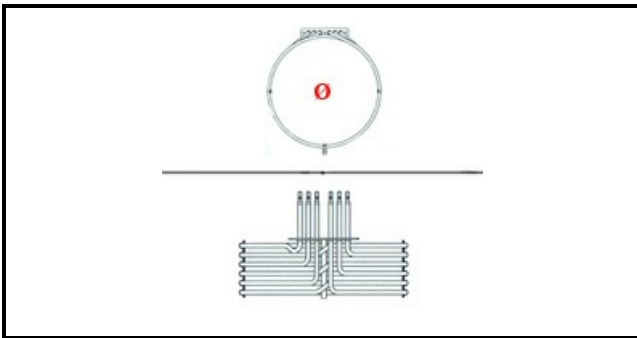

## Technical data

HEIGHT MM	H=83mm
ELEMENTS	ELEMENTI/ELEMENTS=3
SQUARE FLANGE	RETTANGOLARE/SQUARE FLANGE=143X25mm
DIAMETER mm	Ø=335mm
KILOWATT KW	KW=9
WATT	WATT=9000
THREE PHASE	TRIFASE/THREEPHASE
NUMBER OF POLES	POLI/POLES=6
NUMBER OF HOLES	FORI/HOLES=3
DRY HEATING ELEMENT	SECCO/DRY