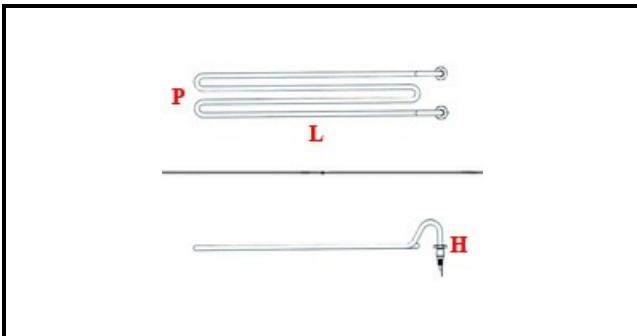

# HEATING ELEMENT 3330W 230V

Date: 18-04-2025

ORIGINAL  
**OSP**  
SPARE PARTS

## Technical data

DEPTH MM	L=500mm
WIDTH MM	P=200mm
HEIGHT MM	H=65mm
ELEMENTS	ELEMENTI/ELEMENTS=1
KILOWATT KW	KW=3,33
WATT	WATT=3330
MONOPHASE	MONOFASE/MONOPHASE
NUMBER OF POLES	POLI/POLES=2
DRY HEATING ELEMENT	SECCO/DRY