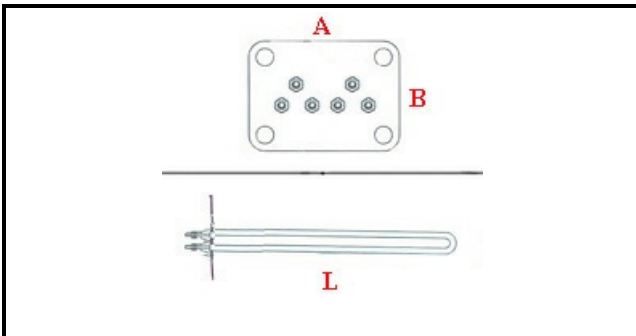

## Technical data

DEPTH MM	L=610mm
ELEMENTS	ELEMENTI/ELEMENTS=3
SQUARE FLANGE	RETTANGOLARE/SQUARE FLANGE=95X80mm
KILOWATT KW	KW=6
WATT	WATT=6000
THREE PHASE	TRIFASE/THREEPHASE
NUMBER OF POLES	POLI/POLES=6
NUMBER OF HOLES	FORI/HOLES=4
DRY HEATING ELEMENT	SECCO/DRY