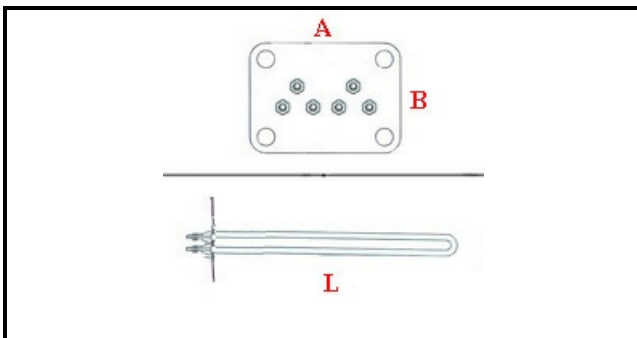

## Technical data

DEPTH MM	L=610mm
ELEMENTS	ELEMENTI/ELEMENTS=3
SQUARE FLANGE	RETTANGOLARE/SQUARE FLANGE=95X80mm
KILOWATT KW	KW=6
WATT	WATT=6000
THREE PHASE	TRIFASE/THREEPHASE
NUMBER OF POLES	POLI/POLES=6
NUMBER OF HOLES	FORI/HOLES=4
DRY HEATING ELEMENT	SECCO/DRY