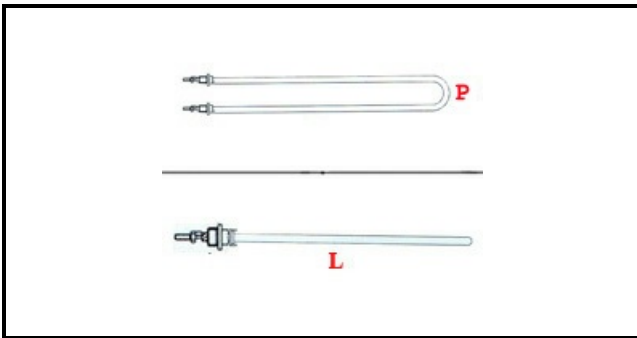

1101992

HEATING ELEMENT 1500/1800W 220/240V

Date: 07-04-2025

Technical data

DEPTH MM	L=412mm
WIDTH MM	P=50mm
ELEMENTS	ELEMENTI/ELEMENTS=1
DIAMETER mm	Ø=17mm
KILOWATT KW	KW=1,5
WATT	WATT=1500
MONOPHASE	MONOFASE/MONOPHASE
GAS THREAD	3/8"
NUMBER OF POLES	POLI/POLES=2
IMMERSION HEATING ELEMENTS	IMMERSIONE/IMMERSION