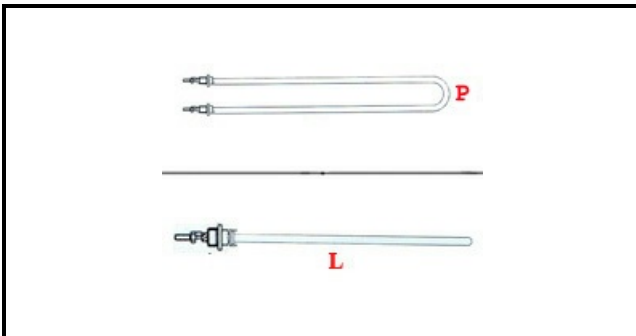

1101992

**HEATING ELEMENT 1500/1800W 220/240V**

Date: 23-01-2025

**Technical data**

DEPTH MM	L=412mm
WIDTH MM	P=50mm
ELEMENTS	ELEMENTI/ELEMENTS=1
DIAMETER mm	Ø=17mm
KILOWATT KW	KW=1,5
WATT	WATT=1500
MONOPHASE	MONOFASE/MONOPHASE
GAS THREAD	3/8"
NUMBER OF POLES	POLI/POLES=2
IMMERSION HEATING ELEMENTS	IMMERSIONE/IMMERSION