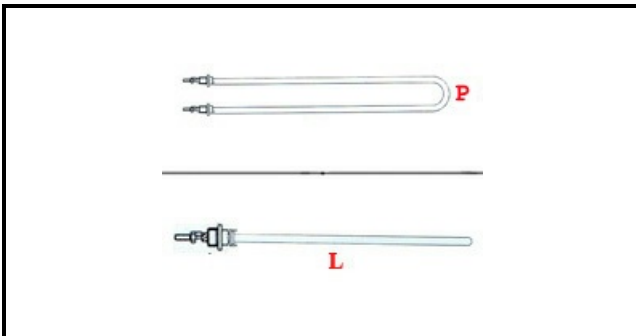

1101992

HEATING ELEMENT 1500/1800W 220/240V

Date: 23-12-2024

**Technical data**

DEPTH MM	L=412mm
WIDTH MM	P=50mm
ELEMENTS	ELEMENTI/ELEMENTS=1
DIAMETER mm	Ø=17mm
KILOWATT KW	KW=1,5
WATT	WATT=1500
MONOPHASE	MONOFASE/MONOPHASE
GAS THREAD	3/8"
NUMBER OF POLES	POLI/POLES=2
IMMERSION HEATING ELEMENTS	IMMERSIONE/IMMERSION