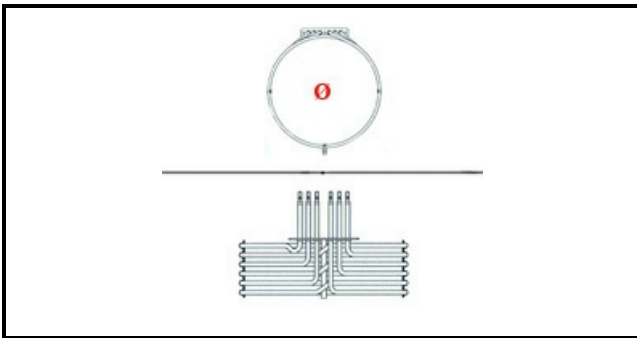

# HEATING ELEMENT 3150W 230V

Date: 07-04-2025

ORIGINAL  
**OSP**  
SPARE PARTS

## Technical data

DEPTH MM	L=275mm
HEIGHT MM	H=80mm
ELEMENTS	ELEMENTI/ELEMENTS=3
SQUARE FLANGE	RETTANGOLARE/SQUARE FLANGE=93X22mm
KILOWATT KW	KW=3,15
WATT	W=3150
THREE PHASE	TRIFASE/THREEPHASE
NUMBER OF POLES	POLI/POLES=6
NUMBER OF HOLES	FORI/HOLES=2
DRY HEATING ELEMENT	SECCO/DRY
EXTERNAL DIAMETER mm	Øe=205mm
INTERNAL DIAMETER mm	Øi=215 mm