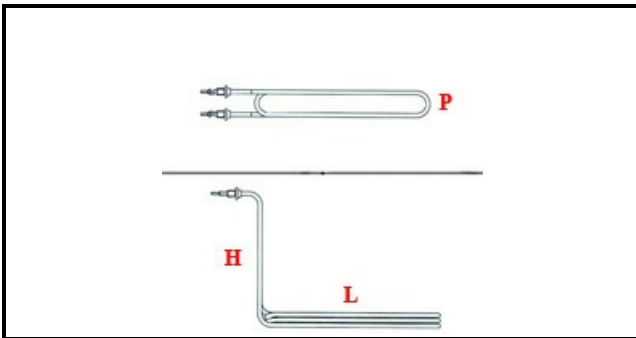

1201003

**HEATING ELEMENT 4500W 230V**

Date: 23-01-2025

ORIGINAL  
**OSP**  
SPARE PARTS**Technical data**

|                            |                      |
|----------------------------|----------------------|
| DEPTH MM                   | L=247mm              |
| WIDTH MM                   | P=58mm               |
| HEIGHT MM                  | H=238mm              |
| ELEMENTS                   | ELEMENTI/ELEMENTS=1  |
| DIAMETER mm                | Ø=12mm               |
| KILOWATT KW                | KW=4,5               |
| WATT                       | W=4500               |
| MONOPHASE                  | MONOFASE/MONOPHASE   |
| NUMBER OF POLES            | POLI/POLES=2         |
| IMMERSION HEATING ELEMENTS | IMMERSIONE/IMMERSION |