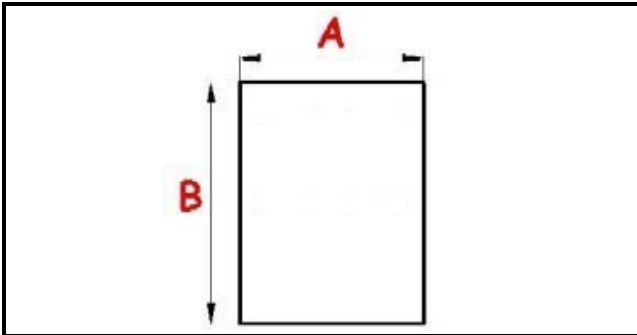

1201024

ADHESIVE HEATING ELEMENT 500/595W 220/240V 290X175MM

Date: 07-04-2025

ORIGINAL
OSP
SPARE PARTS

Technical data

DEPTH MM	A=175mm
WIDTH MM	B=290mm
ELEMENTS	ELEMENTI/ELEMENTS=1
KILOWATT KW	KW=0,5
WATT	WATT=500
MONOPHASE	MONOFASE/MONOPHASE
NUMBER OF POLES	POLI/POLES=2
DRY HEATING ELEMENT	SECCO/DRY