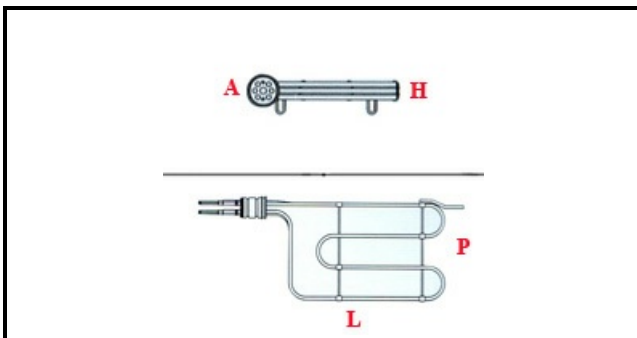

# HEATING ELEMENT PASTA COOKER 5,6KW 230V 700

Date: 07-04-2025

ORIGINAL  
**OSP**  
SPARE PARTS

## Technical data

DEPTH MM	L=255mm
WIDTH MM	P=210mm
ELEMENTS	ELEMENTI/ELEMENTS=3
ROUND FLANGE	TONDA/ROUND FLANGE=63mm
DIAMETER mm	A=63mm
KILOWATT KW	KW=5,6
WATT	WATT=5600
MONOPHASE	MONOFASE/MONOPHASE
GAS THREAD	54X1,5
NUMBER OF POLES	POLI/POLES=6
IMMERSION HEATING ELEMENTS	IMMERSIONE/IMMERSION
EXTERNAL DIAMETER mm	Ø est=63mm
INTERNAL DIAMETER mm	Ø int=54mm