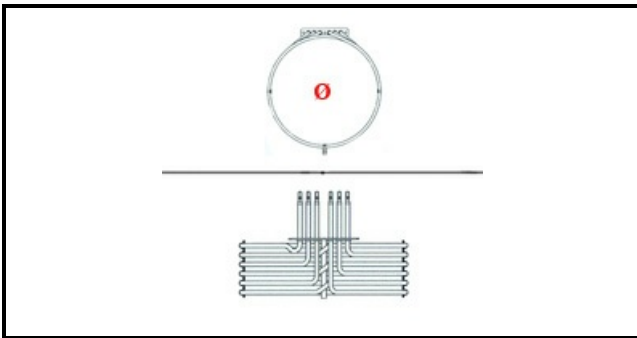

1201028

HEATING ELEMENT 5000W 230V

Date: 07-04-2025

ORIGINAL
OSP
SPARE PARTS

Technical data

DEPTH MM	L=250mm
HEIGHT MM	H=140mm
ELEMENTS	ELEMENTI/ELEMENTS=3
SQUARE FLANGE	RETTANGOLARE/SQUARE FLANGE=140X25mm
DIAMETER mm	Ø=230mm
KILOWATT KW	KW=5
WATT	WATT=5000
MONOPHASE	MONOFASE/MONOPHASE
NUMBER OF POLES	POLI/POLES=6
NUMBER OF HOLES	FORI/HOLES=2
DRY HEATING ELEMENT	SECCO/DRY
EXTERNAL DIAMETER mm	Ø=230mm
INTERNAL DIAMETER mm	Ø=210mm