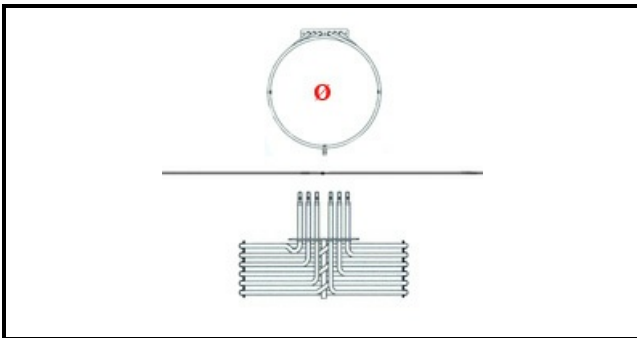

1201028

HEATING ELEMENT 5000W 230V

Date: 15-11-2024

ORIGINAL
OSP
SPARE PARTS

Technical data

DEPTH MM	L=250mm
HEIGHT MM	H=140mm
ELEMENTS	ELEMENTI/ELEMENTS=3
SQUARE FLANGE	RETTANGOLARE/SQUARE FLANGE=140X25mm
DIAMETER mm	Ø=230mm
KILOWATT KW	KW=5
WATT	WATT=5000
MONOPHASE	MONOFASE/MONOPHASE
NUMBER OF POLES	POLI/POLES=6
NUMBER OF HOLES	FORI/HOLES=2
DRY HEATING ELEMENT	SECCO/DRY
EXTERNAL DIAMETER mm	Ø=230mm
INTERNAL DIAMETER mm	Ø=210mm