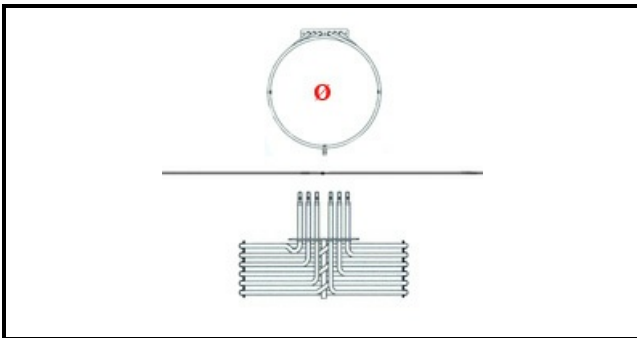

1201028

HEATING ELEMENT 5000W 230V

Date: 23-01-2025

ORIGINAL
OSP
SPARE PARTS**Technical data**

DEPTH MM	L=250mm
HEIGHT MM	H=140mm
ELEMENTS	ELEMENTI/ELEMENTS=3
SQUARE FLANGE	RETTANGOLARE/SQUARE FLANGE=140X25mm
DIAMETER mm	Ø=230mm
KILOWATT KW	KW=5
WATT	WATT=5000
MONOPHASE	MONOFASE/MONOPHASE
NUMBER OF POLES	POLI/POLES=6
NUMBER OF HOLES	FORI/HOLES=2
DRY HEATING ELEMENT	SECCO/DRY
EXTERNAL DIAMETER mm	Ø=230mm
INTERNAL DIAMETER mm	Ø=210mm