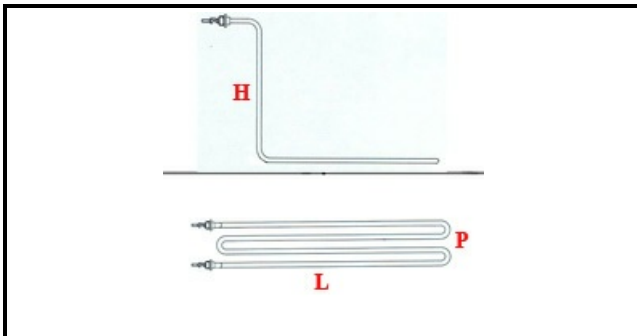

1201036

HEATING ELEMENT 1600W 230V

Date: 23-01-2025

ORIGINAL
OSP
SPARE PARTS**Technical data**

| | |
|----------------------------|----------------------|
| DEPTH MM | L=365mm |
| WIDTH MM | P=75mm |
| HEIGHT MM | H=195mm |
| ELEMENTS | ELEMENTI/ELEMENTS=1 |
| KILOWATT KW | KW=1,6 |
| WATT | WATT=1600 |
| MONOPHASE | MONOFASE/MONOPHASE |
| NUMBER OF POLES | POLI/POLES=2 |
| IMMERSION HEATING ELEMENTS | IMMERSIONE/IMMERSION |