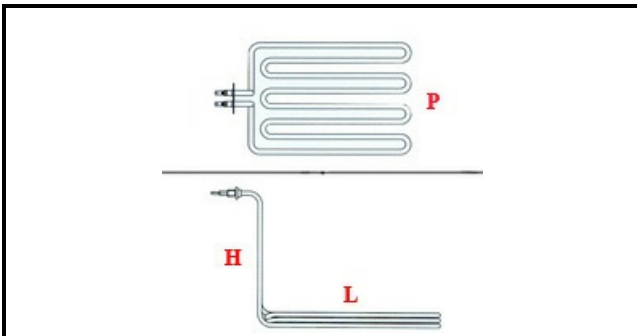

1201056

HEATING ELEMENT NE20 16KW 230V

Date: 05-04-2025

ORIGINAL
OSP
SPARE PARTS

Technical data

DEPTH MM	L=260mm
WIDTH MM	P=260mm
HEIGHT MM	H=350mm
ELEMENTS	ELEMENTI/ELEMENTS=3
KILOWATT KW	KW=16
WATT	WATT=16000
THREE PHASE	TRIFASE/THREEPHASE
NUMBER OF POLES	POLI/POLES=6
IMMERSION HEATING ELEMENTS	IMMERSIONE/IMMERSION