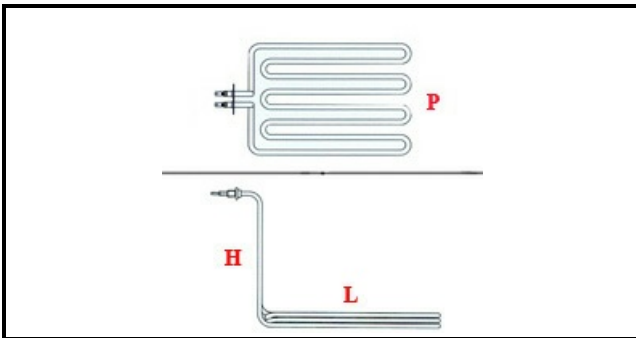

1201056

HEATING ELEMENT NE20 16KW 230V

Date: 23-01-2025

ORIGINAL
OSP
SPARE PARTS

Technical data

DEPTH MM	L=260mm
WIDTH MM	P=260mm
HEIGHT MM	H=350mm
ELEMENTS	ELEMENTI/ELEMENTS=3
KILOWATT KW	KW=16
WATT	WATT=16000
THREE PHASE	TRIFASE/THREEPHASE
NUMBER OF POLES	POLI/POLES=6
IMMERSION HEATING ELEMENTS	IMMERSIONE/IMMERSION