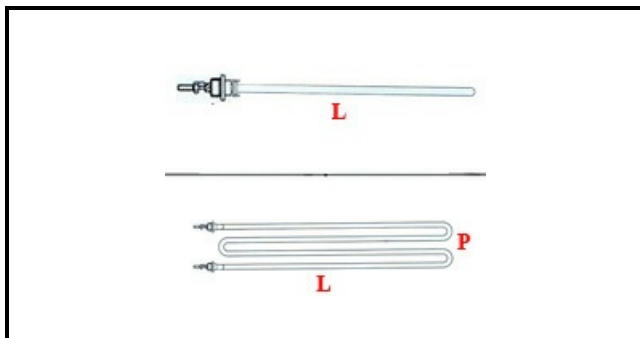

1201079

HEATING ELEMENT 2520W 220V

Date: 05-04-2025

Technical data

DEPTH MM	L=445mm
WIDTH MM	P=65mm
ELEMENTS	ELEMENTI/ELEMENTS=1
KILOWATT KW	KW=2,52
WATT	WATT=2520
MONOPHASE	MONOFASE/MONOPHASE
GAS THREAD	1/4"
NUMBER OF POLES	POLI/POLES=2
IMMERSION HEATING ELEMENTS	IMMERSIONE/IMMERSION