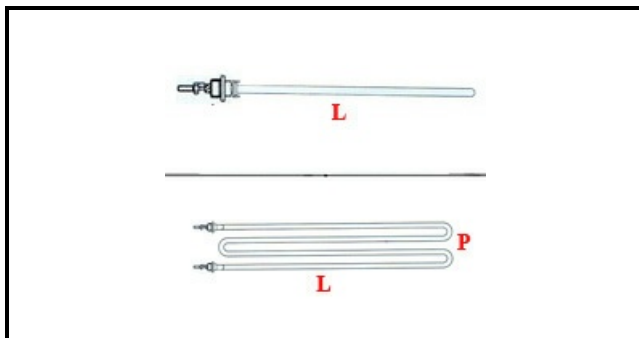

1201079

**HEATING ELEMENT 2520W 220V**

Date: 23-01-2025

**Technical data**

DEPTH MM	L=445mm
WIDTH MM	P=65mm
ELEMENTS	ELEMENTI/ELEMENTS=1
KILOWATT KW	KW=2,52
WATT	WATT=2520
MONOPHASE	MONOFASE/MONOPHASE
GAS THREAD	1/4"
NUMBER OF POLES	POLI/POLES=2
IMMERSION HEATING ELEMENTS	IMMERSIONE/IMMERSION