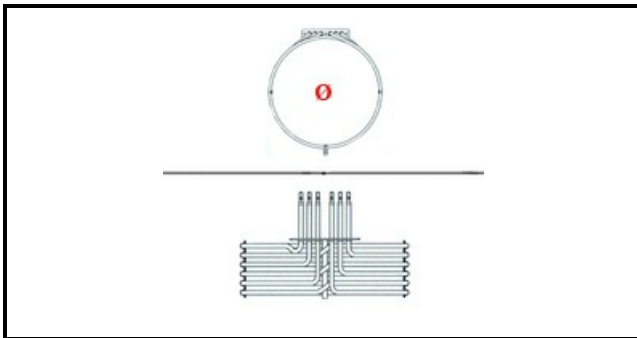

1201149

**HEATING ELEMENT 9000W-240V COD.1GIK3C335002**

Date: 15-11-2024

ORIGINAL  
**OSP**  
SPARE PARTS**Technical data**

DEPTH MM	L=396mm
HEIGHT MM	H=83mm
ELEMENTS	ELEMENTI/ELEMENTS=3
SQUARE FLANGE	RETTANGOLARE/SQUARE FLANGE=142X25mm
KILOWATT KW	KW=9
WATT	WATT=9000
MONOPHASE	MONOFASE/MONOPHASE
NUMBER OF POLES	POLI/POLES=6
NUMBER OF HOLES	FORI/HOLES=2
DRY HEATING ELEMENT	SECCO/DRY
EXTERNAL DIAMETER mm	Ø=330mm
INTERNAL DIAMETER mm	Ø=315mm