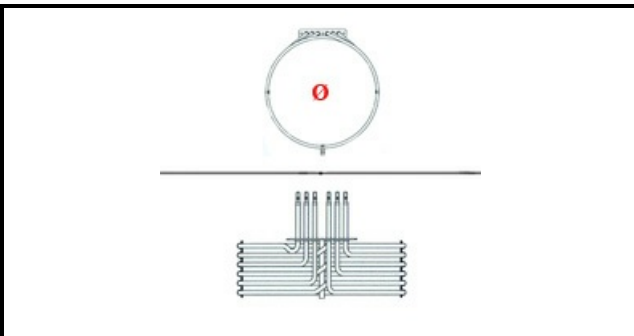

# HEATING ELEMENT 6000W 230V ICON 2015

Date: 23-02-2025

ORIGINAL  
**OSP**  
SPARE PARTS

## Technical data

ELEMENTS	ELEMENTI/ELEMENTS=3
KILOWATT KW	KW=6
WATT	WATT=6000
THREE PHASE	TRIFASE/THREEPHASE
NUMBER OF POLES	POLI/POLES=6
DRY HEATING ELEMENT	SECCO/DRY