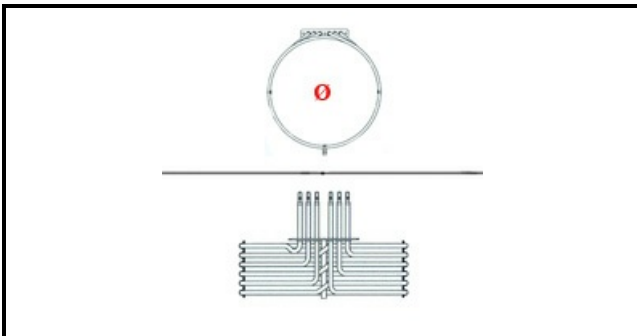

1201182

HEATING ELEMENT 6000W 230V ICON 2015

Date: 23-01-2025

ORIGINAL
OSP
SPARE PARTS

Technical data

ELEMENTS	ELEMENTI/ELEMENTS=3
KILOWATT KW	KW=6
WATT	WATT=6000
THREE PHASE	TRIFASE/THREEPHASE
NUMBER OF POLES	POLI/POLES=6
DRY HEATING ELEMENT	SECCO/DRY