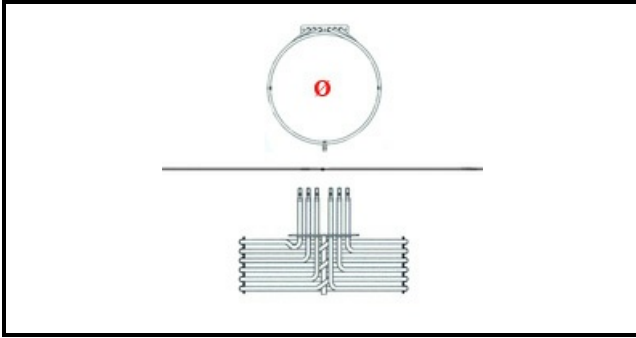

1201205

OVEN HEATING ELEMENT 7500W 230V

Date: 26-12-2024

Technical data

ELEMENTS	ELEMENTI/ELEMENTS=3
KILOWATT KW	KW=7,5
WATT	WATT=7500
THREE PHASE	TRIFASE/THREEPHASE
NUMBER OF POLES	POLI/POLES=6
DRY HEATING ELEMENT	SECCO/DRY