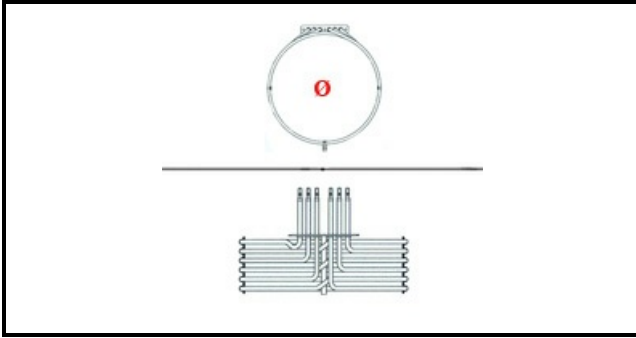

## OVEN HEATING ELEMENT 7500W 230V

Date: 15-11-2024

**Technical data**

ELEMENTS	ELEMENTI/ELEMENTS=3
KILOWATT KW	KW=7,5
WATT	WATT=7500
THREE PHASE	TRIFASE/THREEPHASE
NUMBER OF POLES	POLI/POLES=6
DRY HEATING ELEMENT	SECCO/DRY