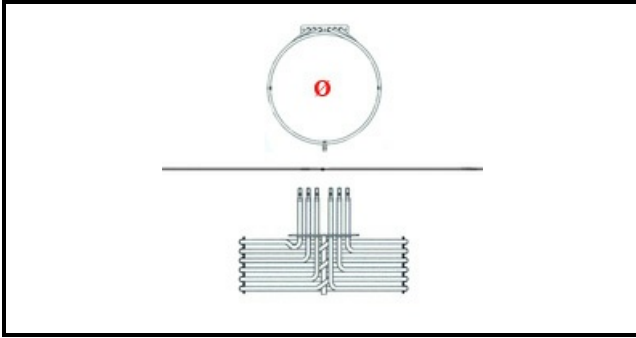

1201205

OVEN HEATING ELEMENT 7500W 230V

Date: 27-01-2025

Technical data

ELEMENTS	ELEMENTI/ELEMENTS=3
KILOWATT KW	KW=7,5
WATT	WATT=7500
THREE PHASE	TRIFASE/THREEPHASE
NUMBER OF POLES	POLI/POLES=6
DRY HEATING ELEMENT	SECCO/DRY