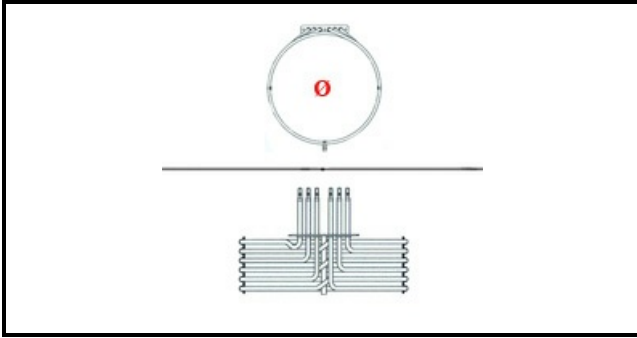

## OVEN HEATING ELEMENT 7500W 230V

Date: 27-02-2025

**Technical data**

ELEMENTS	ELEMENTI/ELEMENTS=3
KILOWATT KW	KW=7,5
WATT	WATT=7500
THREE PHASE	TRIFASE/THREEPHASE
NUMBER OF POLES	POLI/POLES=6
DRY HEATING ELEMENT	SECCO/DRY