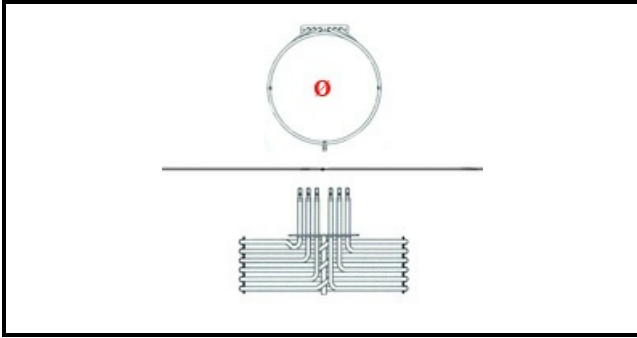

1201205

OVEN HEATING ELEMENT 7500W 230V

Date: 07-04-2025

Technical data

ELEMENTS	ELEMENTI/ELEMENTS=3
KILOWATT KW	KW=7,5
WATT	WATT=7500
THREE PHASE	TRIFASE/THREEPHASE
NUMBER OF POLES	POLI/POLES=6
DRY HEATING ELEMENT	SECCO/DRY