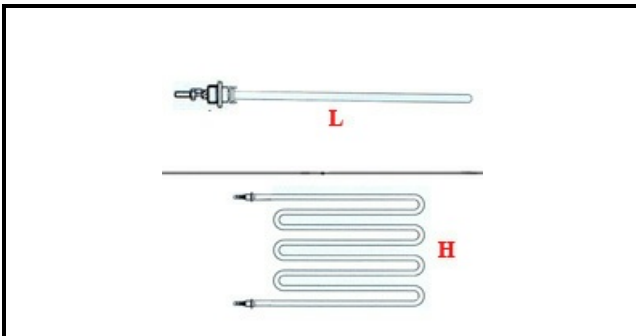

1201207

HEATING ELEMENT W1750 V230 FOR C64

Date: 27-01-2025

ORIGINAL
OSP
SPARE PARTS

Technical data

DEPTH MM	L=590mm
WIDTH MM	H=460mm
ELEMENTS	ELEMENTI/ELEMENTS=1
KILOWATT KW	KW=1,75
WATT	WATT=1750
MONOPHASE	MONOFASE/MONOPHASE
NUMBER OF POLES	POLI/POLES=2
DRY HEATING ELEMENT	SECCO/DRY