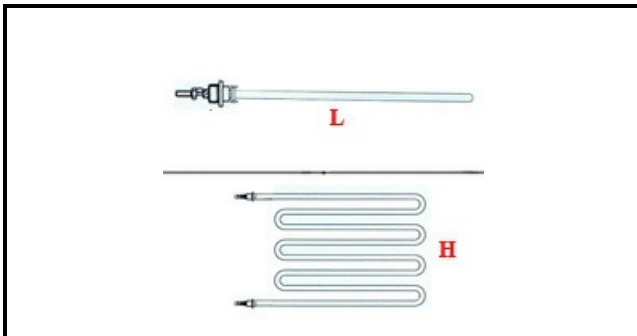

1201207

HEATING ELEMENT W1750 V230 FOR C64

Date: 06-04-2025

ORIGINAL
OSP
SPARE PARTS

Technical data

DEPTH MM	L=590mm
WIDTH MM	H=460mm
ELEMENTS	ELEMENTI/ELEMENTS=1
KILOWATT KW	KW=1,75
WATT	WATT=1750
MONOPHASE	MONOFASE/MONOPHASE
NUMBER OF POLES	POLI/POLES=2
DRY HEATING ELEMENT	SECCO/DRY