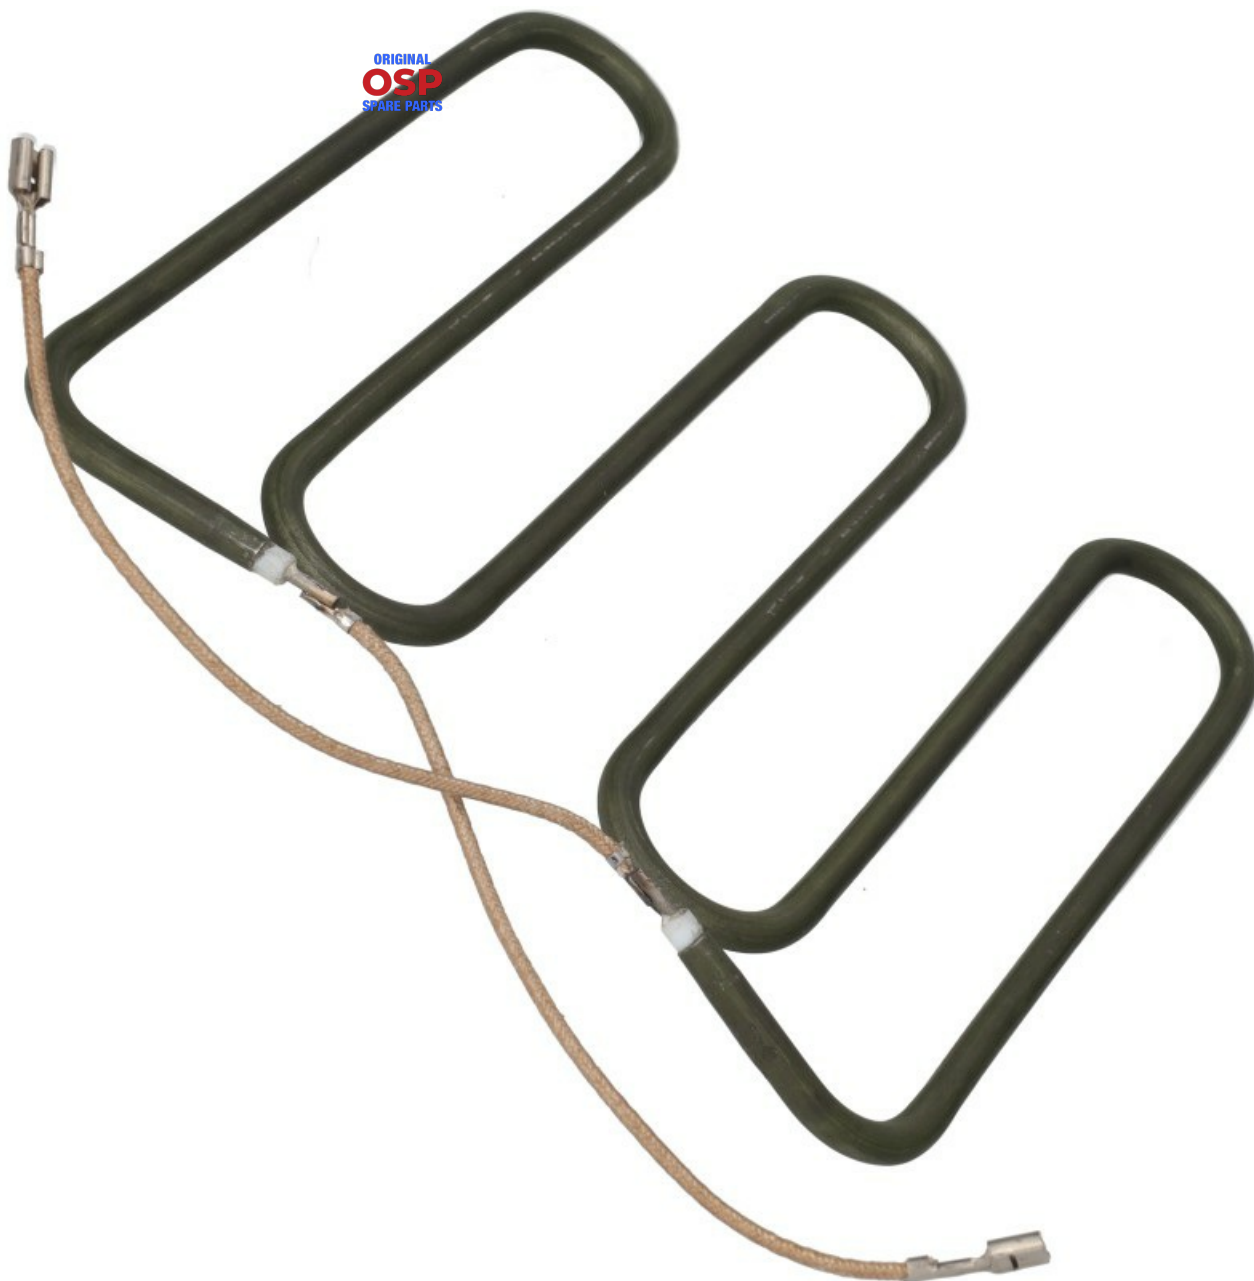

1201225

## LOWER RESISTANCE 240V 850W PD/ELIO (CABLES)

Date: 26-12-2024

**Technical data**

DEPTH MM	L=180mm
WIDTH MM	P=180mm
ELEMENTS	ELEMENTI/ELEMENTS=1
KILOWATT KW	KW=0,85
WATT	W=850
MONOPHASE	MONOFASE/MONOPHASE
NUMBER OF POLES	POLI/POLES=2
DRY HEATING ELEMENT	SECCO/DRY

## Manufacturer code

SIRMAN SPA
------------