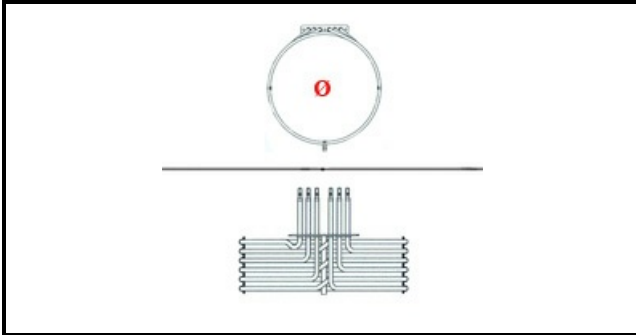

## HEATING ELEMENT 3150W 220V

Date: 27-01-2025

**Technical data**

|                 |                       |
|-----------------|-----------------------|
| DEPTH MM        | L=280mm               |
| HEIGHT MM       | H=120mm               |
| ELEMENTS        | ELEMENTI/ELEMENTS=3   |
| SQUARE FLANGE   | RETTANGOLARE/SQUARE=9 |
| DIAMETER mm     | Ø=215mm               |
| KILOWATT KW     | KW=3,15               |
| WATT            | W=3150                |
| THREE PHASE     | TRIFASE/THREEPHASE    |
| NUMBER OF POLES | POLI/POLES=6          |