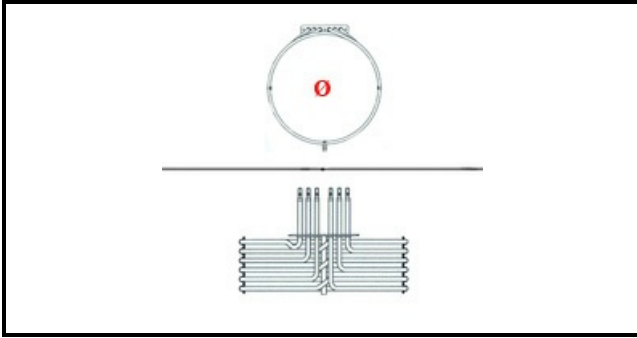

1201228

HEATING ELEMENT 3150W 220V

Date: 07-04-2025

Technical data

DEPTH MM	L=280mm
HEIGHT MM	H=120mm
ELEMENTS	ELEMENTI/ELEMENTS=3
SQUARE FLANGE	RETTANGOLARE/SQUARE=9
DIAMETER mm	Ø=215mm
KILOWATT KW	KW=3,15
WATT	W=3150
THREE PHASE	TRIFASE/THREEPHASE
NUMBER OF POLES	POLI/POLES=6