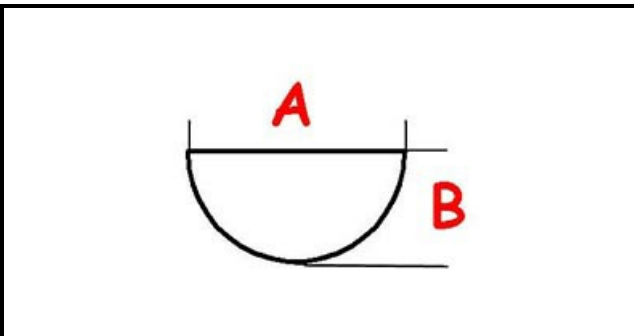

3108024

KNOB ZANUSSI 048340

Date: 23-02-2025

ORIGINAL
OSP
SPARE PARTS**Technical data**

DEPTH MM	A=6mm
WIDTH MM	B=5mm
EXTERNAL DIAMETER mm	Ø=40mm
HOLE FOR HALF-MOON SHAFT	MEZZALUNA/HALF-MOON

Manufacturer code