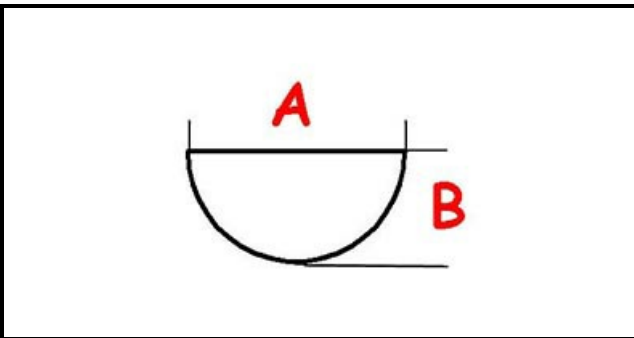

3108024

**KNOB ZANUSSI 048340**

Date: 22-01-2025

ORIGINAL  
**OSP**  
SPARE PARTS**Technical data**

DEPTH MM	A=6mm
WIDTH MM	B=5mm
EXTERNAL DIAMETER mm	Ø=40mm
HOLE FOR HALF-MOON SHAFT	MEZZALUNA/HALF-MOON

**Manufacturer code**