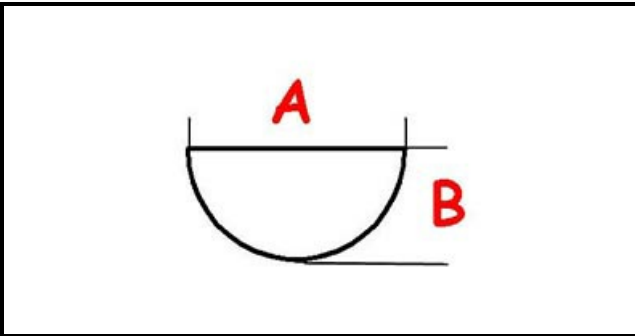

3108048

KNOB GAS TAP 58534

Date: 06-04-2025

ORIGINAL
OSP
SPARE PARTS

Technical data

DEPTH MM	A=8mm
WIDTH MM	B=6mm
EXTERNAL DIAMETER mm	Ø=70mm
HOLE FOR HALF-MOON SHAFT	MEZZALUNA/HALF-MOON

Manufacturer code

ELECTROLUX PROFESSIONAL S.P.A.