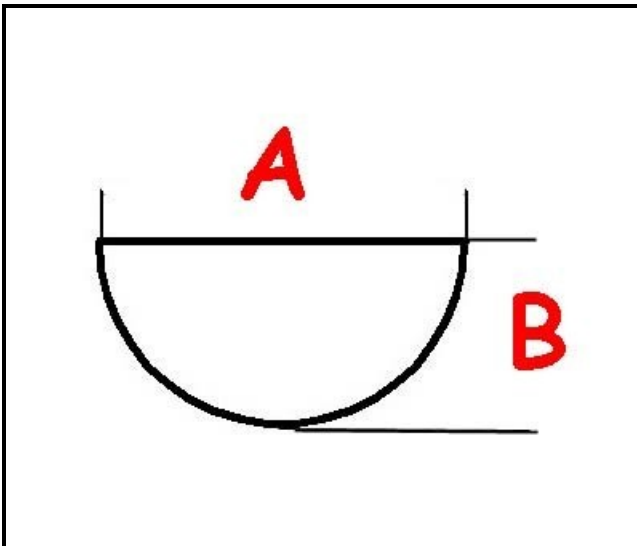

## Technical data

DEPTH MM	A=10mm
WIDTH MM	B=8mm
EXTERNAL DIAMETER mm	Ø=75mm
HOLE FOR HALF-MOON SHAFT	MEZZALUNA/HALF-MOON