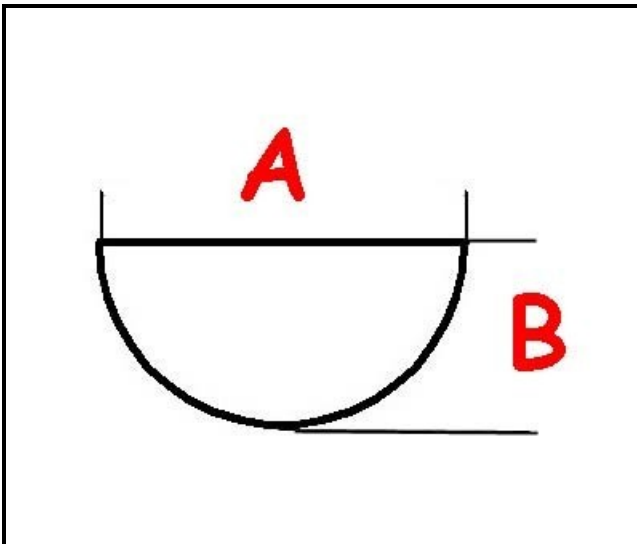

3108051

GAS TAP HANDLE 8/10 MBM

Date: 22-12-2024

ORIGINAL
OSP
SPARE PARTS**Technical data**

DEPTH MM	A=10mm
WIDTH MM	B=8mm
EXTERNAL DIAMETER mm	Ø=75mm
HOLE FOR HALF-MOON SHAFT	MEZZALUNA/HALF-MOON

Manufacturer code