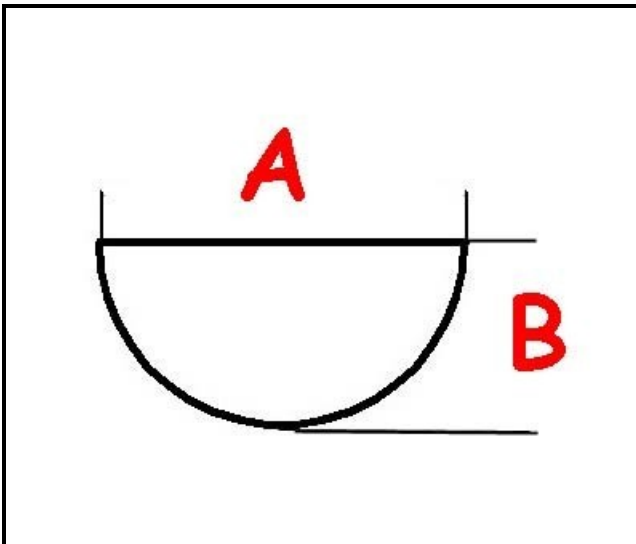

3108051

**GAS TAP HANDLE 8/10 MBM**

Date: 22-01-2025

ORIGINAL  
**OSP**  
SPARE PARTS**Technical data**

DEPTH MM	A=10mm
WIDTH MM	B=8mm
EXTERNAL DIAMETER mm	Ø=75mm
HOLE FOR HALF-MOON SHAFT	MEZZALUNA/HALF-MOON