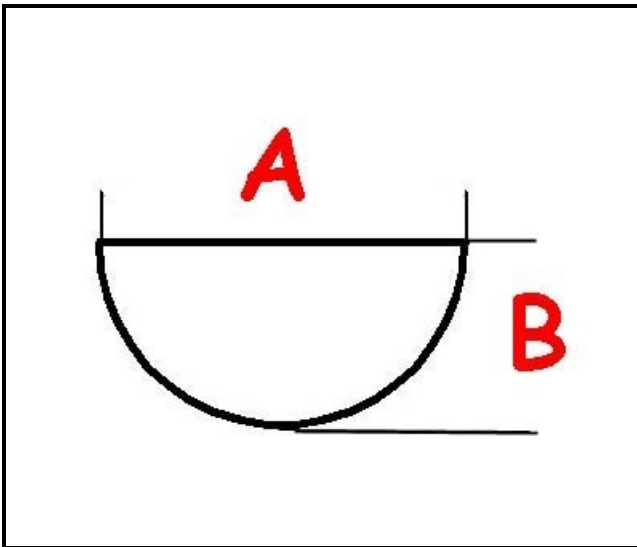

3108051

GAS TAP HANDLE 8/10 MBM

Date: 15-11-2024

ORIGINAL
OSP
SPARE PARTS**Technical data**

DEPTH MM	A=10mm
WIDTH MM	B=8mm
EXTERNAL DIAMETER mm	Ø=75mm
HOLE FOR HALF-MOON SHAFT	MEZZALUNA/HALF-MOON

Manufacturer code