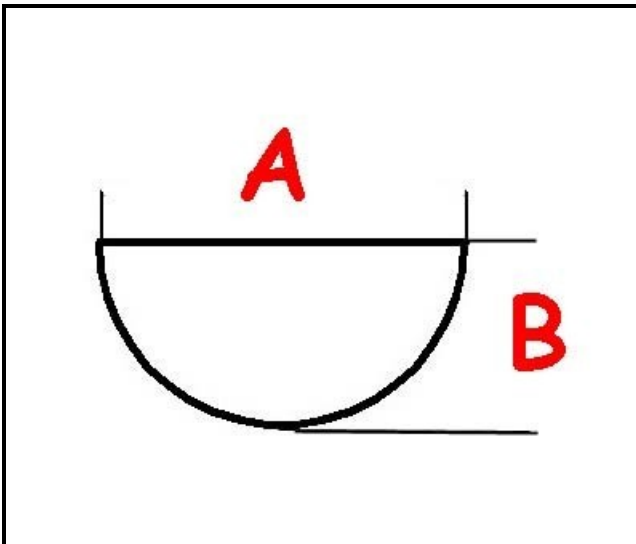

3108056

CONTROL HANDLE

Date: 15-11-2024

ORIGINAL
OSP
SPARE PARTS**Technical data**

DEPTH MM	A=6mm
WIDTH MM	B=5mm
EXTERNAL DIAMETER mm	Ø=39mm
HOLE FOR HALF-MOON SHAFT	MEZZALUNA/HALF-MOON

Manufacturer code

FABA SRL