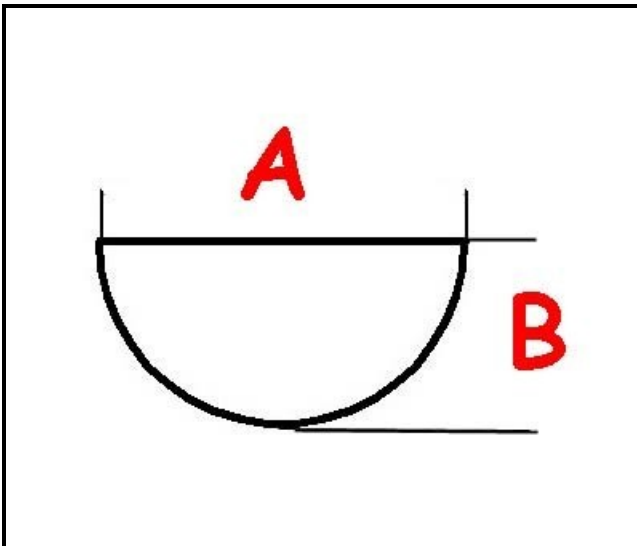

3108056

CONTROL HANDLE

Date: 03-04-2025

ORIGINAL
OSP
SPARE PARTS

Technical data

DEPTH MM	A=6mm
WIDTH MM	B=5mm
EXTERNAL DIAMETER mm	Ø=39mm
HOLE FOR HALF-MOON SHAFT	MEZZALUNA/HALF-MOON

Manufacturer code

FABA SRL
RANCILIO GROUP SPA CON SOCIO UNICO