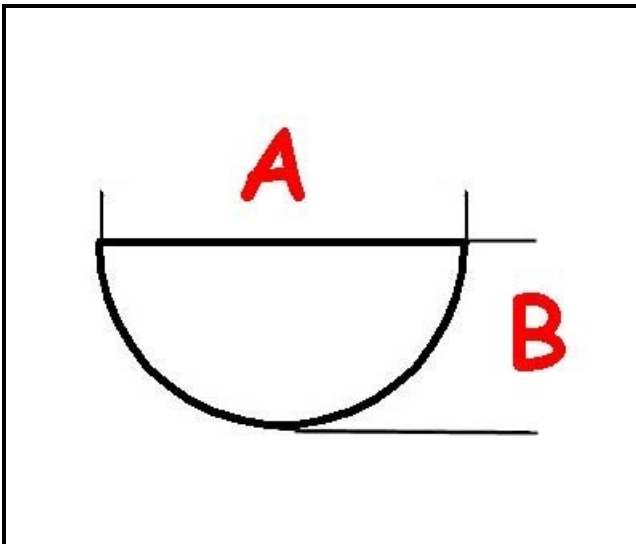

3108076

GAS COCK HANDLE D. 6X5

Date: 23-02-2025

**Technical data**

DEPTH MM	A=6mm
WIDTH MM	B=5mm
EXTERNAL DIAMETER mm	Ø=70mm
HOLE FOR HALF-MOON SHAFT	MEZZALUNA/HALF-MOON
SCREEN PRINTING	3108029
SCREEN PRINTING	3108030
SCREEN PRINTING	3108031