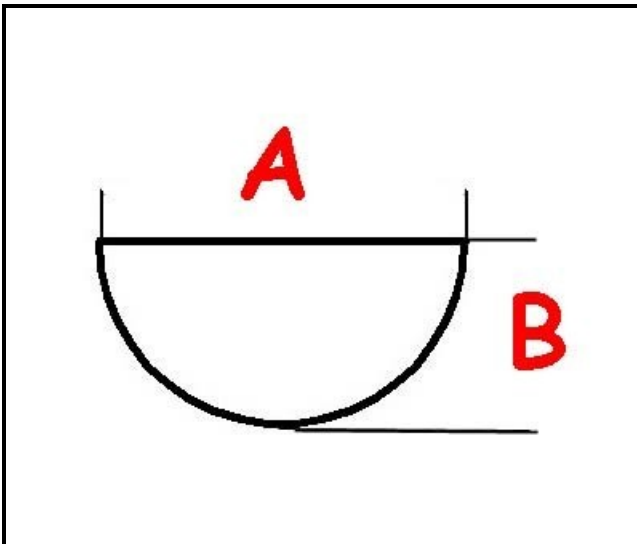

### Technical data

DEPTH MM	A=6mm
WIDTH MM	B=5mm
EXTERNAL DIAMETER mm	Ø=70mm
HOLE FOR HALF-MOON SHAFT	MEZZALUNA/HALF-MOON
SCREEN PRINTING	3108029
SCREEN PRINTING	3108030
SCREEN PRINTING	3108031