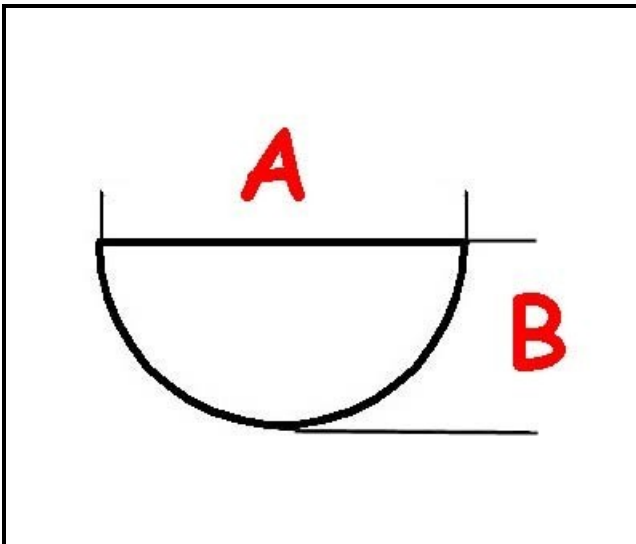

3108089

**HANDLE 30/90°**

Date: 23-02-2025

ORIGINAL  
**OSP**  
SPARE PARTS**Technical data**

DEPTH MM	A=6mm
WIDTH MM	B=5mm
EXTERNAL DIAMETER mm	Ø=42mm
HOLE FOR HALF-MOON SHAFT	MEZZALUNA/HALF-MOON
MAXIMUM TEMPERATURE °	T max=90°