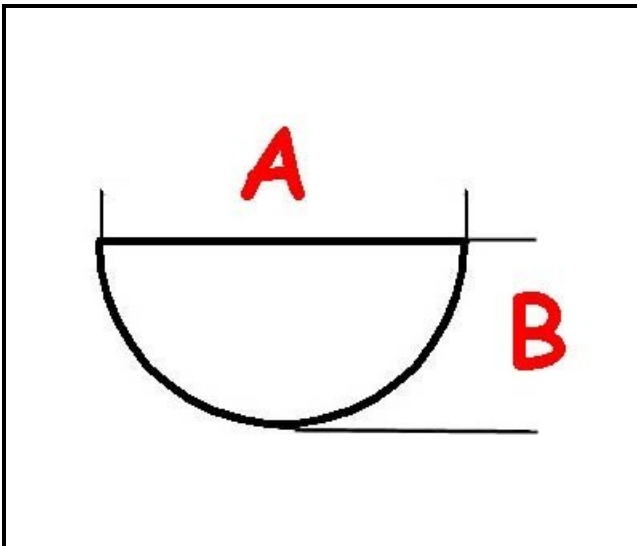

3108089

HANDLE 30/90°

Date: 05-04-2025

ORIGINAL
OSP
SPARE PARTS

Technical data

DEPTH MM	A=6mm
WIDTH MM	B=5mm
EXTERNAL DIAMETER mm	Ø=42mm
HOLE FOR HALF-MOON SHAFT	MEZZALUNA/HALF-MOON
MAXIMUM TEMPERATURE °	T max=90°