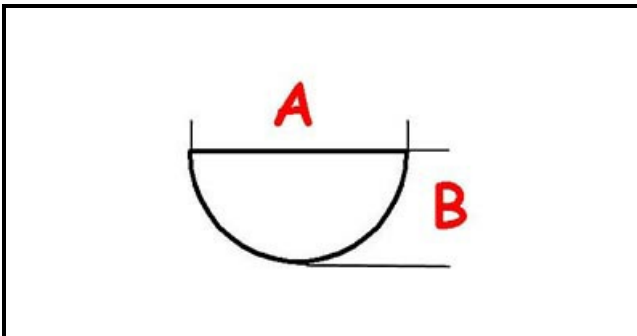

3108094

GAS KNOB 6300489 A. PO

Date: 22-12-2024

ORIGINAL
OSP
SPARE PARTS**Technical data**

DEPTH MM	A=10mm
WIDTH MM	B=8mm
EXTERNAL DIAMETER mm	Ø=77mm
HOLE FOR HALF-MOON SHAFT	MEZZALUNA/HALF-MOON

Manufacturer code