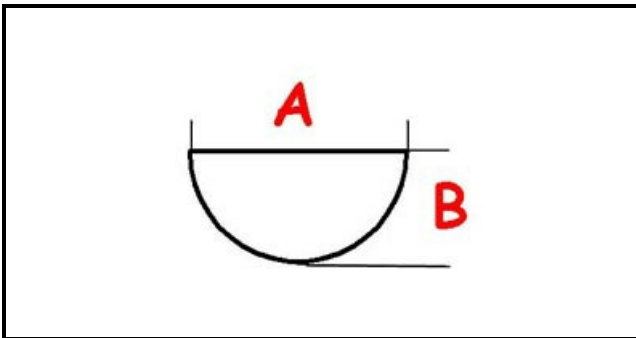

3108159

KNOB P/GPL 90

Date: 22-12-2024

ORIGINAL
OSP
SPARE PARTS**Technical data**

| | |
|--------------------------|---------------------|
| DEPTH MM | A=10mm |
| WIDTH MM | B=8mm |
| EXTERNAL DIAMETER mm | Ø=76mm |
| HOLE FOR HALF-MOON SHAFT | MEZZALUNA/HALF-MOON |