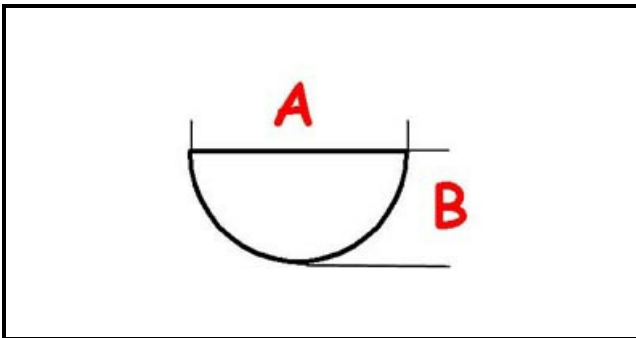

3108159

KNOB P/GPL 90

Date: 15-11-2024

ORIGINAL
OSP
SPARE PARTS**Technical data**

DEPTH MM	A=10mm
WIDTH MM	B=8mm
EXTERNAL DIAMETER mm	Ø=76mm
HOLE FOR HALF-MOON SHAFT	MEZZALUNA/HALF-MOON

Manufacturer code

MBM- EUROTEC SRL -