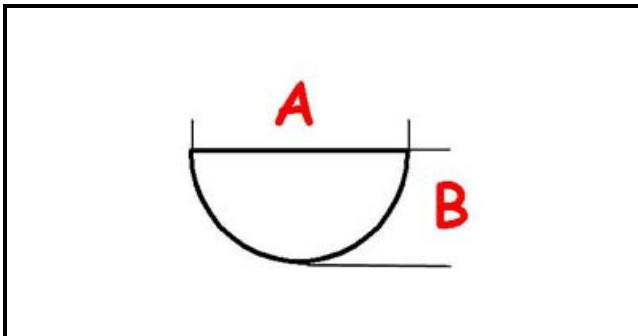

3108159

KNOB P/GPL 90

Date: 06-04-2025

ORIGINAL
OSP
SPARE PARTS

Technical data

DEPTH MM	A=10mm
WIDTH MM	B=8mm
EXTERNAL DIAMETER mm	Ø=76mm
HOLE FOR HALF-MOON SHAFT	MEZZALUNA/HALF-MOON

Manufacturer code

MBM- EUROTEC SRL -