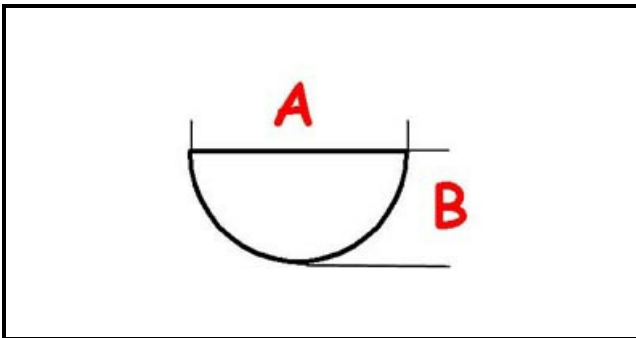

3108159

**KNOB P/GPL 90**

Date: 23-02-2025

ORIGINAL  
**OSP**  
SPARE PARTS**Technical data**

DEPTH MM	A=10mm
WIDTH MM	B=8mm
EXTERNAL DIAMETER mm	Ø=76mm
HOLE FOR HALF-MOON SHAFT	MEZZALUNA/HALF-MOON

**Manufacturer code**